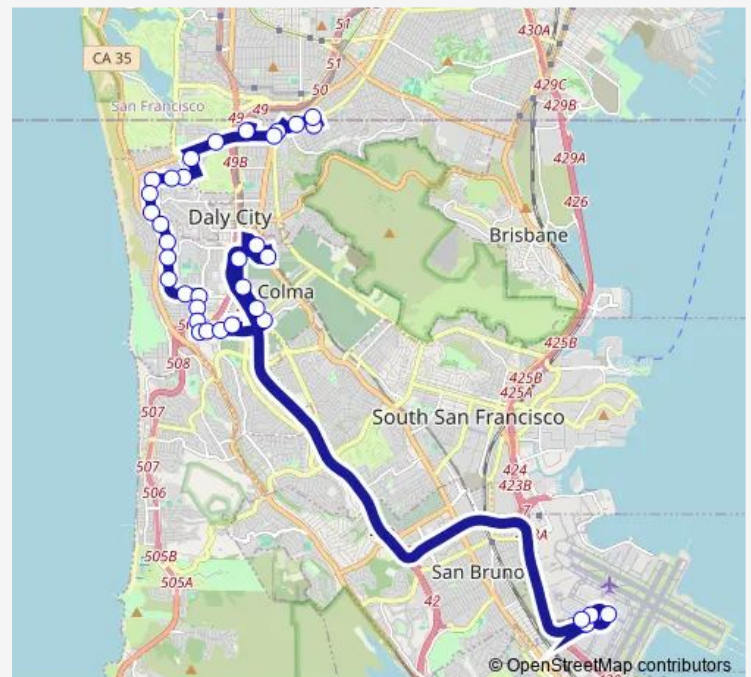

Southgate Ave & Westridge Ave

Southgate Ave & Creston Ave

Southgate Ave & Lakewood Dr

Southgate Ave & Windsor Dr

Route schedule

Colma Bart-Bay 6 — Brunswick St & Templeton Ave

Monday 05:00-23:05

Tuesday 05:00-23:05

Wednesday 05:00-23:05

Thursday 05:00-23:05

Friday 05:00-23:05

Saturday 06:20-23:10

Sunday 06:20-23:10

Route info

Direction: Colma Bart-Bay 6

Stops: 30

Trip Duration: 0 hour 48 min

■ 120 — Colma Bart - Brunswick/Templeton

Lake Merced Blvd & Southgate Ave

Lake Merced Blvd & John Daly Blvd

John Daly Blvd & Park Plaza Dr

John Daly Blvd & Poncetta Dr

Daly City Bart-Bay 3

Friday 04:06-23:05

Saturday 04:06-23:05

Sunday 04:06-23:05

Route info

Direction: Brunswick St & Templeton Ave

Stops: 35

Trip Duration: 0 hour 50 min

Serramonte Shopping Ctr-Bay 1