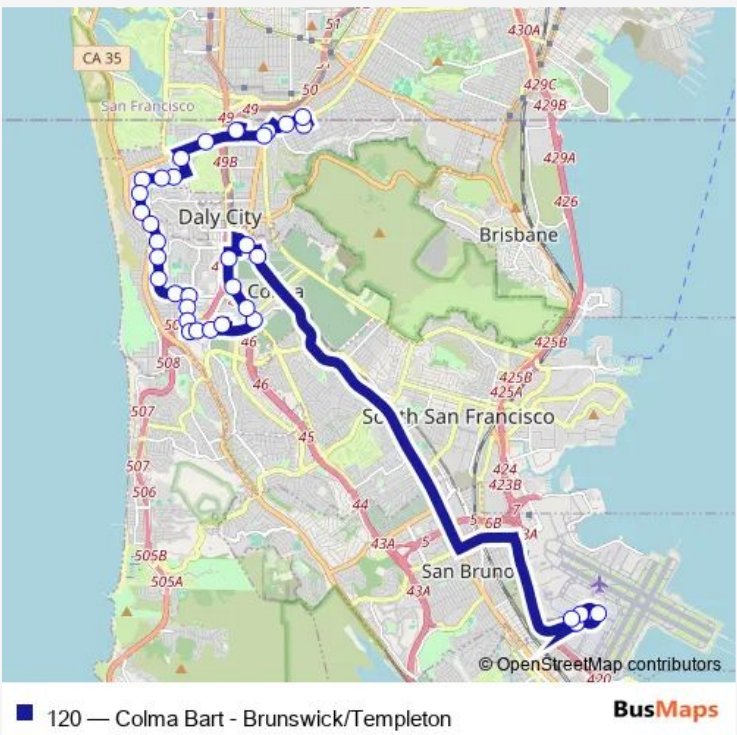

Bus 120 Colma Bart - Brunswick/Templeton

[Go to website](#)

Direction
 Brunswick St & Templeton Ave — SFO Airport Terminal G-Lower Level

35 stops

[Open route schedule](#)

- Brunswick St & Templeton Ave
- Mission St & Sickles Ave
- Mission St & Goethe St
- San Jose Ave & Bepler St
- Mission St & John Daly Blvd
- Daly City Bart-Bay 1
- John Daly Blvd & Sheffield Dr
- Park Plaza Dr & John Daly Blvd
- Southgate Ave & Lake Merced Blvd
- Southgate Ave & Maddux Dr
- Southgate Ave & Lakewood Dr
- Southgate Ave & Glenrose Ave
- Southgate Ave & Westridge Ave
- Southgate Ave & Montrose Ave
- Southgate Ave & Ocean Grove Ave
- Southgate Ave & Westmoor Ave
- Southgate Ave & Lincoln Ave
- Southgate Ave & Lakeshire Dr
- Saint Francis Blvd & Southgate Ave
- Saint Francis Blvd & Belhaven Ave
- Saint Francis Blvd & Clarinada Ave

Route info

Direction: Brunswick St & Templeton Ave

Stops: 35

Trip Duration: 0 hour 50 min

Serramonte Blvd & Saint Francis Blvd

Serramonte Blvd & Hwy 1

Serramonte Blvd & Callan Blvd

Serramonte Shopping Ctr-Bay 1

John Daly Blvd & Park Plaza Dr

John Daly Blvd & Poncetta Dr

Route schedule

Colma Bart-Bay 6 — Brunswick St & Templeton Ave

Monday 05:00-23:05

Tuesday 05:00-23:05

Wednesday 05:00-23:05

Thursday 05:00-23:05

Friday 05:00-23:05

Saturday 06:20-23:10

Sunday 06:20-23:10

Route info

Direction: Colma Bart-Bay 6

Stops: 30

Trip Duration: 0 hour 49 min

Daly City Bart-Bay 1