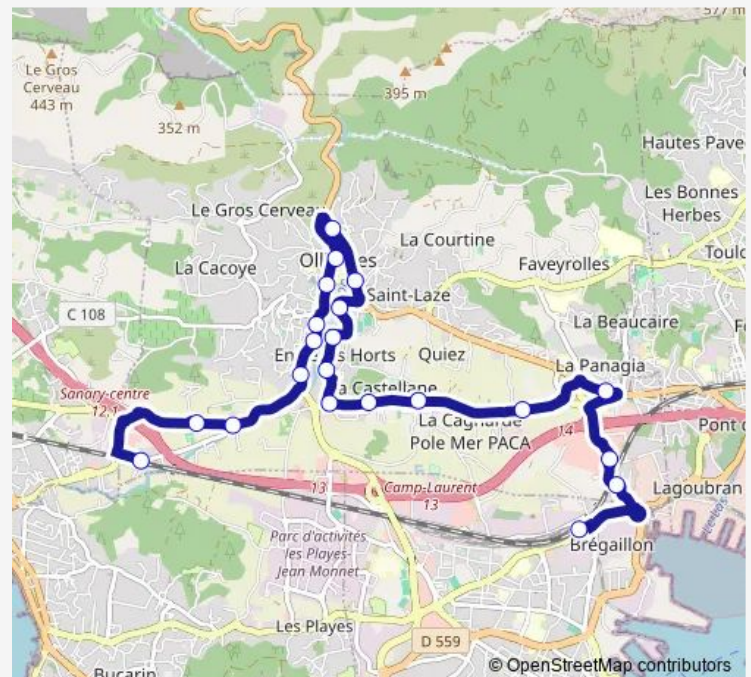

### Direction

Gare (Ollioules/Sanary) — Gare (Seyne/Six Fours)

25 stops

[Open route schedule](#)

Gare (Ollioules/Sanary)

Passeroses

Bastide

Pépinières

Portes d'Ollioules et de Toulon

### Route schedule

Gare (Ollioules/Sanary) — Gare (Seyne/Six Fours)

Monday 06:25-19:00

Tuesday 06:25-19:00

Wednesday 06:25-19:00

Thursday 06:25-19:00

Friday 06:25-19:00

Saturday 06:30-18:50

### Route info

Direction: Gare (Ollioules/Sanary)

Stops: 25

Trip Duration: 0 hour 29 min

120 — Gare Oll.-Gare Seyne/Six Fours

Clinique des Fleurs

Ctre Cial Ollioules

Astégiano