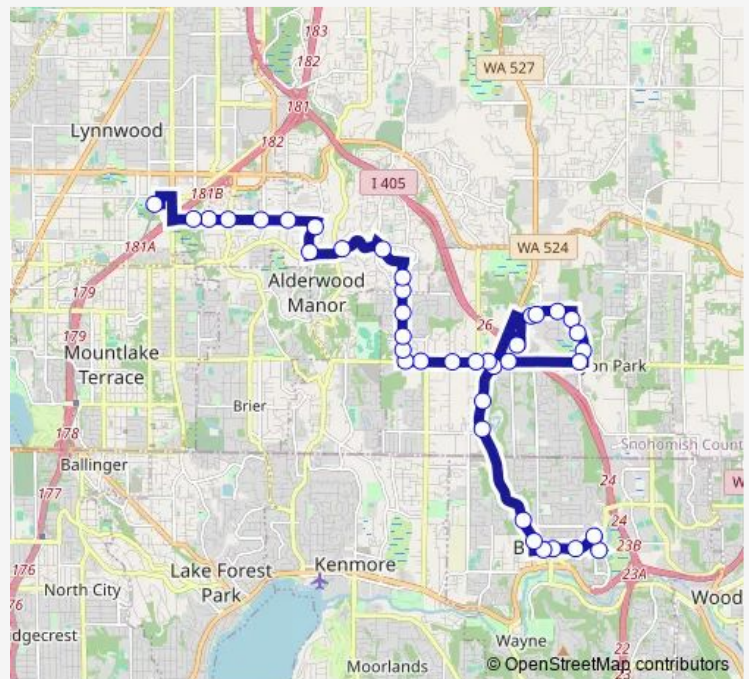

Hwy 527 & 228th St Se

Canyon Park Park & Ride Bay 2

220th St SE & 17th Ave Se

220th St SE & 20th Ave Se

220th St SE & 23rd Dr Se

26th Ave SE & 220th St Se

26th Ave SE & 223rd St Se

29th Dr SE & 228th St Se

228th St SE & 27th Ave Se

228th St SE & 15th Ave Se

228th St SE & 10th Ave Se

Route schedule

UW Bothell & Cascadia College — Lynnwood City Center Station

Monday 04:18-21:34

Tuesday 04:18-21:34

Wednesday 04:18-21:34

Thursday 04:18-21:34

Friday 04:18-21:34

Saturday 05:28-21:26

Sunday 07:24-20:22

Route info

Direction: UW Bothell & Cascadia College

Stops: 39

Trip Duration: 0 hour 37 min

120 — UW Bothell/Cascadia - Lynnwood City Center Station

228th St SE & 9th Ave Se

228th St SE & 4th Ave Se

228th St SW & Meridian Ave S

228th St SW & 4th Ave W

4th Ave W & 228th St Sw

4th Ave W & 224th St Sw