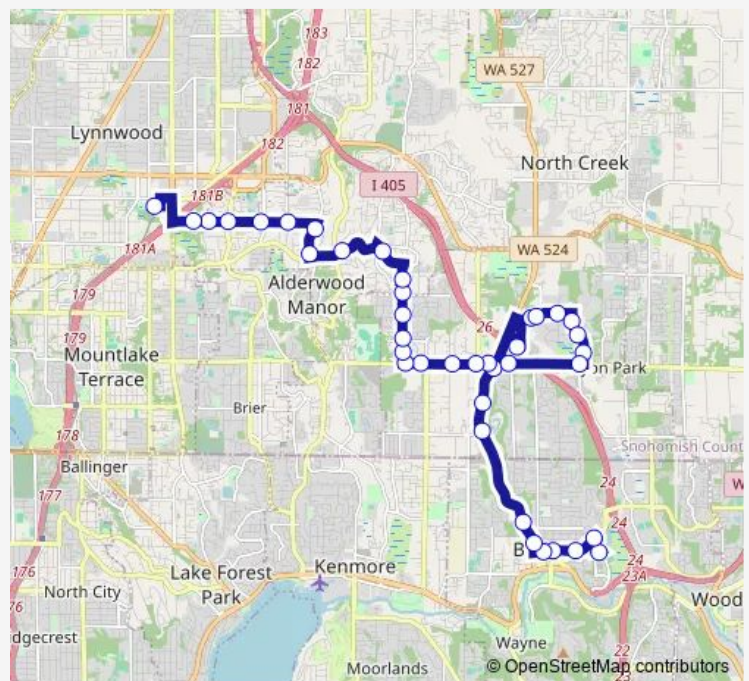

### Direction

UW Bothell & Cascadia College — Lynnwood City Center Station

39 stops

[Open route schedule](#)

UW Bothell & Cascadia College

Beardslee Blvd & 110th Ave Ne

NE 185th St & Beardslee Blvd

NE 185th St & 103rd Ave NE

220th St SE & 20th Ave SE

220th St SE & 23rd Dr SE

26th Ave SE & 220th St SE

26th Ave SE & 223rd St SE

29th Dr SE & 228th St Se

228th St SE & 27th Ave Se

228th St SE & 15th Ave Se

228th St SE & 10th Ave Se

### Route schedule

UW Bothell & Cascadia College — Lynnwood City Center Station

Monday 04:18-21:34

Tuesday 04:18-21:34

Wednesday 04:18-21:34

Thursday 04:18-21:34

Friday 04:18-21:34

Saturday 05:28-21:26

### Route info

Direction: UW Bothell & Cascadia College

Stops: 39

Trip Duration: 0 hour 44 min

120 — UW Bothell/Cascadia - Lynnwood City Center Station

228th St SE & 9th Ave Se

228th St SE & 4th Ave Se

228th St SW & Meridian Ave S