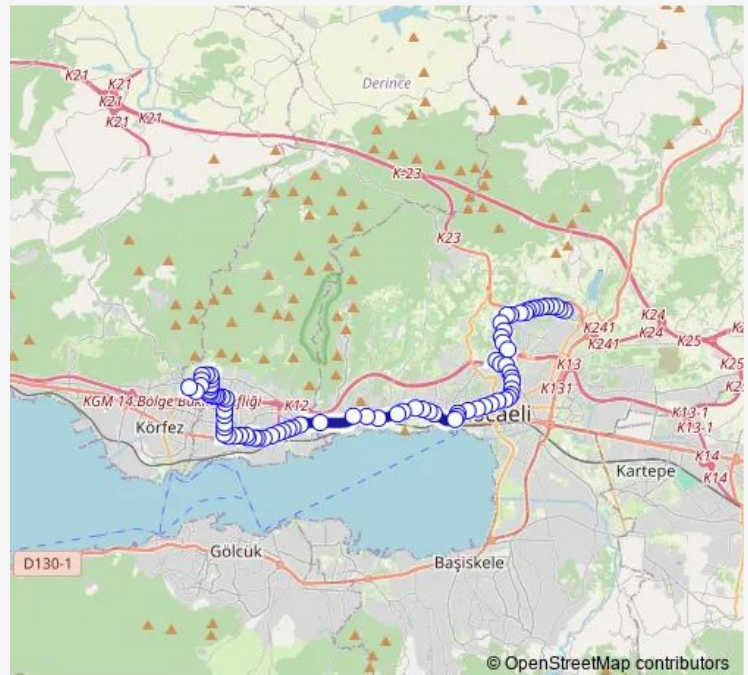

Bus 120 Sopali-Bayindirlik

[Go to website](#)

Direction

Bayindirlik İş Merkezi 1 — KÖRFEZ KENT 1

84 stops

[Open route schedule](#)

Bayindirlik İş Merkezi 1

Menekşe Park

Bariksevim

Sağliklar

Telorman

Ayazma Kapalı Pazar

30 Ağustos İlkokulu

Çiçek Anne

Özcan KAN Anadolu Lisesi 1

H.Demir

Öcal

Rehabilitasyon 4

Tuncay

Dünya Bankasi 18

Dünya Bankasi 15

Dünya Bankasi 13

Malta Ayaztepe Camii 1

Çocuk Şube 1

D.Bankasi Otoban Köprüsü 1

İzmitkent 5

Vadikent 1

Route schedule

Bayindirlik İş Merkezi 1 — KÖRFEZ KENT 1

Monday 07:00-22:00

Tuesday 07:00-22:00

Wednesday 07:00-22:00

Thursday 07:00-22:00

Friday 07:00-22:00

Saturday 07:00-22:00

Sunday 07:00-22:00

Route info

Direction: Bayindirlik İş Merkezi 1

Stops: 84

Trip Duration: 0 hour 47 min

120 — Sopali-Bayindirlik

BusMaps