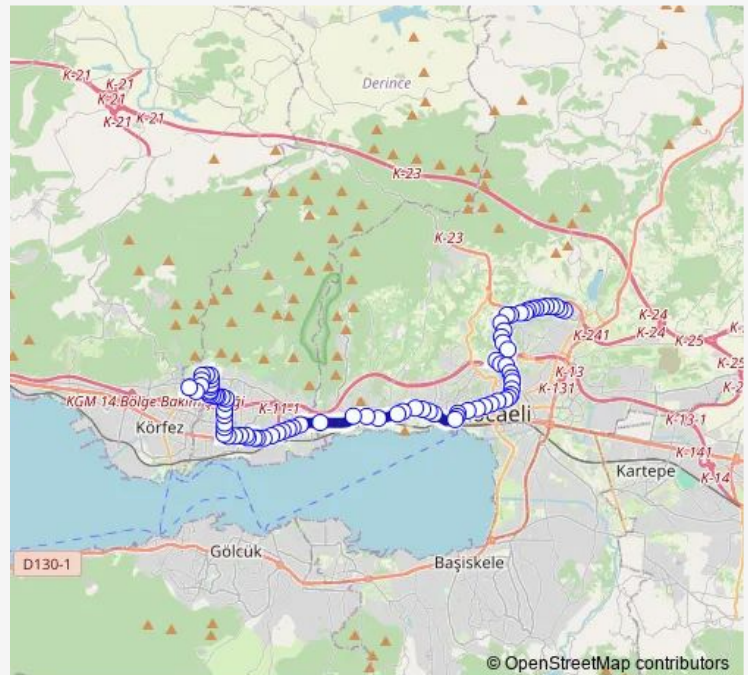

Thursday 07:00-22:00

Friday 07:00-22:00

Saturday 07:00-22:00

Sunday 07:00-22:00

Route info

Direction: Bayindirlik İş Merkezi 1

Stops: 84

Trip Duration: 0 hour 47 min

Monday	06:25-20:40
Tuesday	06:25-20:40
Wednesday	06:25-20:40
Thursday	06:25-20:40
Friday	06:25-20:40
Saturday	06:25-20:40
Sunday	06:25-20:40

Route info

Direction: Körfez Kent 1

Stops: 89

Trip Duration: 0 hour 50 min