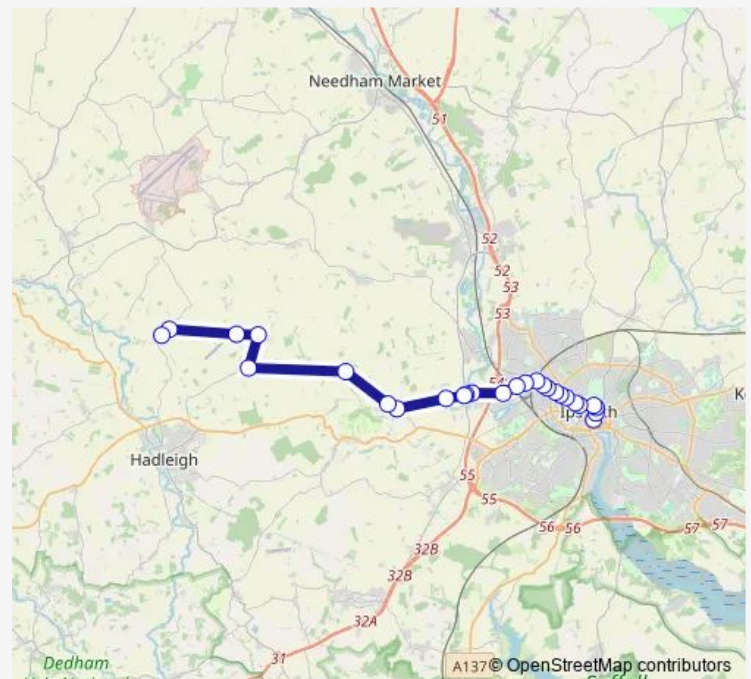

### Route schedule

Old Cattle Market Bus Station — Telephone Box

Monday —

Tuesday —

Wednesday —

Thursday 13:00

Friday —

Saturday —

### Route info

Direction: Old Cattle Market Bus Station

Stops: 27

Trip Duration: 0 hour 37 min

120 — Ipswich - Sproughton - Elmsett - Whatfield

Brook

Hadleigh Road

Bus Shelter