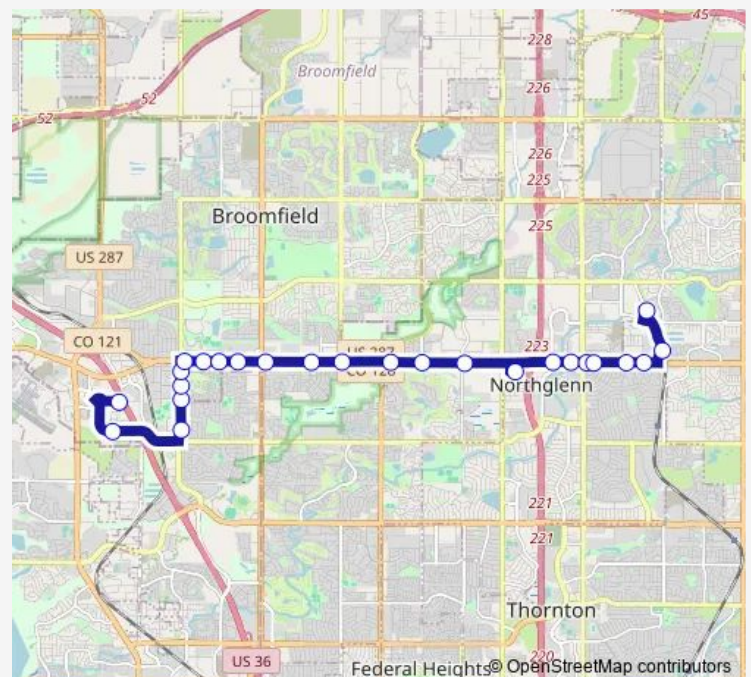

### Route schedule

Eastlake & 124th Station Gate A — US 36 & Broomfield Station Gate H

Monday 06:00-23:00

Tuesday 06:00-23:00

Wednesday 06:00-23:00

Thursday 06:00-23:00

Friday 06:00-23:00

Saturday 06:00-20:00

### Route info

Direction: Eastlake & 124th Station Gate A

Stops: 26

Trip Duration: 0 hour 33 min

120 — 120th Avenue Crosstown

Main St & W 119th Ave

Main St & W 117th Ave

Main St & W 116th Ave

Uptown Ave & Broomfield Ln

US 36 & Broomfield Station Gate H

## Direction

Eastlake & 124th Station Gate A — US 36 & Broomfield Station Gate C

26 stops

[Open route schedule](#)

Eastlake & 124th Station Gate A

12200 Block Claude Ct

120th Ave & Claude Ct

120th Ave & Race St