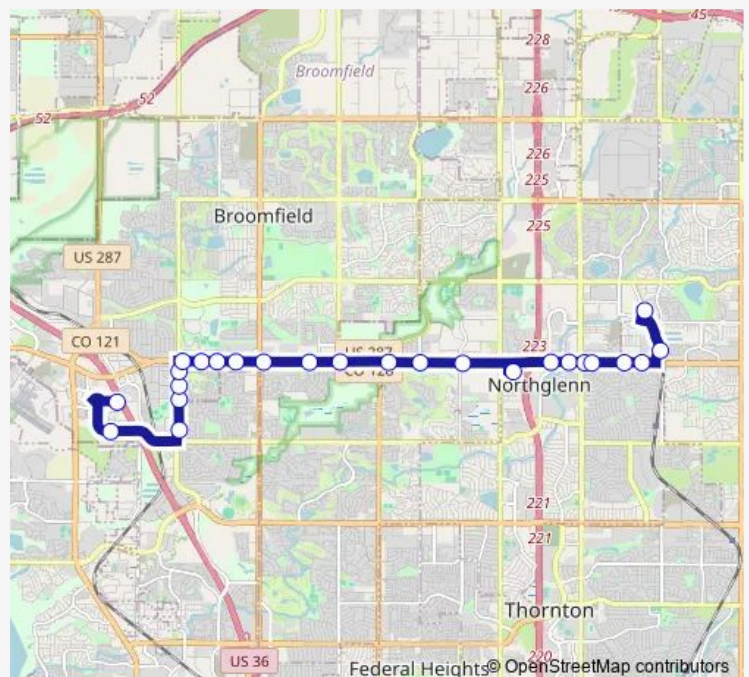

W 120th Ave & Chase St

W 120th Ave & Ash St

W 120th Ave & Spader Way

Route schedule

Eastlake & 124th Station Gate A — US 36 & Broomfield Station Gate H

Monday 06:00-23:00

Tuesday 06:00-23:00

Wednesday 06:00-23:00

Thursday 06:00-23:00

Friday 06:00-23:00

Saturday 06:00-20:00

Sunday 06:00-20:00

Route info

Direction: Eastlake & 124th Station Gate A

Stops: 26

Trip Duration: 0 hour 32 min

120 — 120th Avenue Crosstown

Main St & W 119th Ave

Main St & W 117th Ave

Main St & W 116th Ave

Uptown Ave & Broomfield Ln

US 36 & Broomfield Station Gate H

Direction

Eastlake & 124th Station Gate A — US 36 & Broomfield Station Gate C

26 stops

[Open route schedule](#)

Eastlake & 124th Station Gate A

12200 Block Claude Ct

120th Ave & Claude Ct

120th Ave & Race St

120th Ave & Irma Dr

120th Ave & Sylvia Dr