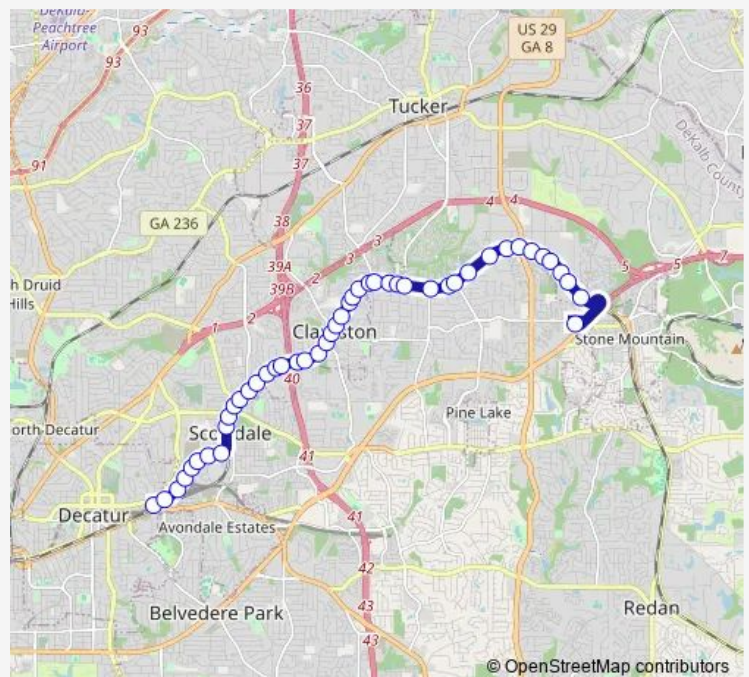

E Ponce DE Leon AVE @ 4700

E Ponce DE Leon AVE @ Country Address

E Ponce DE Leon AVE @ 4600

E Ponce DE Leon AVE @ Brockett Rd

E Ponce DE Leon AVE @ Wetherburn Dr

Route schedule

GOLDSMITH PARK & RIDE — Avondale Station - North Loop

Monday 04:43-00:08⁺¹

Tuesday 04:43-00:08⁺¹

Wednesday 04:43-00:08⁺¹

Thursday 04:43-00:08⁺¹

Friday 04:43-00:08⁺¹

Saturday 05:08-00:08⁺¹

Sunday 05:08-00:08⁺¹

Route info

Direction: GOLDSMITH PARK & RIDE

Stops: 47

Trip Duration: 0 hour 30 min

120 — East Ponce De Leon Avenue

E Ponce DE Leon AVE @ Cobble Mill

E Ponce DE Leon AVE @ 4352

E Ponce DE Leon AVE @ W Smith St

E Ponce DE Leon AVE @ Montreal Rd

Saturday 05:50-00:50⁺¹

Sunday 05:50-00:50⁺¹

Route info

Direction: Avondale Station - North Loop

Stops: 46

Trip Duration: 0 hour 27 min

E Ponce DE Leon AVE @ 4352
E Ponce DE Leon AVE @ Cobble Mill Ln
E Ponce DE Leon AVE @ Church St
E Ponce DE Leon AVE @ Brockett Rd
E Ponce DE Leon AVE @ Brockett Rd
E Ponce DE Leon AVE @ Country Address
E Ponce DE Leon AVE @ 4700
E Ponce DE Leon AVE @ Idlewood Rd
E Ponce DE Leon AVE @ Rays Rd
E Ponce DE Leon AVE @ Orchard Park Dr
E Ponce DE Leon AVE @ Hambrick Rd
E Ponce DE Leon AVE @ 5130
E Ponce DE Leon AVE @ Roadhaven Dr
E Ponce DE Leon AVE @ Kelton Dr
E Ponce DE Leon AVE @ N Hairston Rd
E Ponce DE Leon AVE @ Litton Dr
E Ponce DE Leon AVE @ Stone Ridge Dr
E Ponce DE Leon AVE @ 5650
E Ponce DE Leon AVE @ Beverage Dr
E PONCE DE LEON AVE @ ROCK MOUNTAIN BLVD
E Ponce DE Leon AVE @ Juliette Rd
GOLDSMITH PARK & RIDE