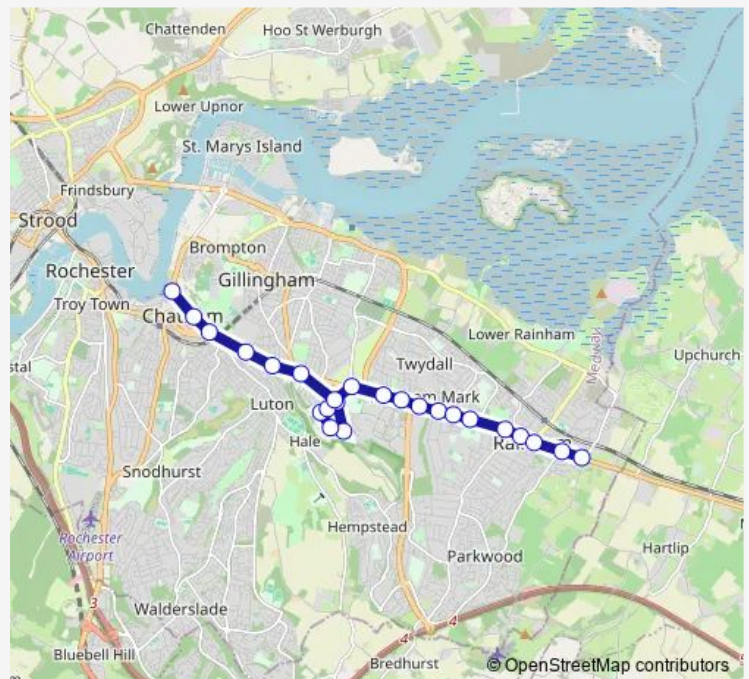

Thursday 09:02-14:20

Friday 09:02-14:20

Saturday —

Sunday —

Route info

Direction: Waterfront Bus Station

Stops: 24

Trip Duration: 0 hour 26 min

120 — Chatham - Rainham

White Horse

Mierscourt Road Bottom

Otterham Quay Lane

Direction

Otterham Quay Lane — Waterfront Bus Station

29 stops

[Open route schedule](#)

Otterham Quay Lane

Blackthorne Road

Harwood Road

The Concorde

Taswell Road

William Street

Henry Street

Railway Station

Saturday —

Sunday —

Route info

Direction: Otterham Quay Lane

Stops: 29

Trip Duration: 0 hour 39 min

Windmill Road

Institute Road