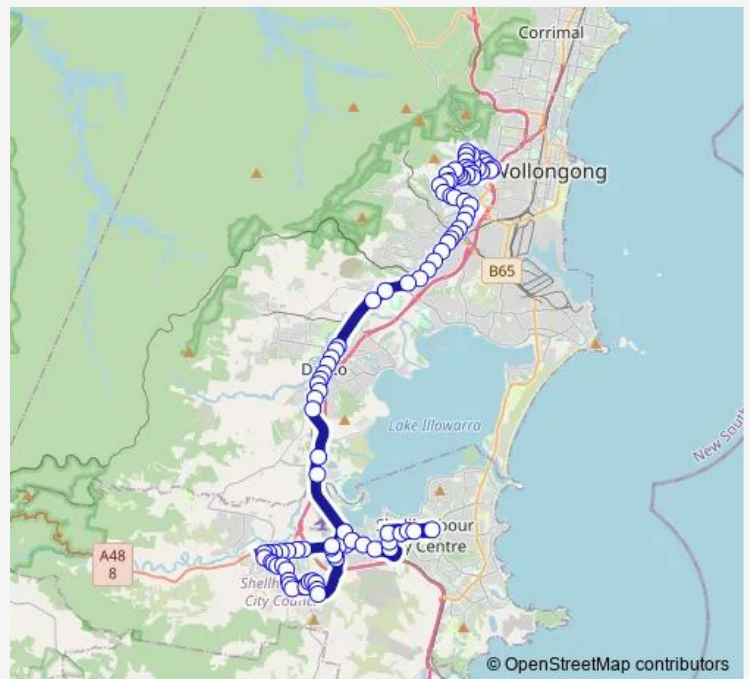

Bellevue Road Opp Uralba St

Bellevue Rd Opp Cypress Av

Bellevue Rd At Brentwood Av

Route schedule

Edmund Rice College, Mt Keira Rd — Stockland Shellharbour

Monday 14:15

Tuesday 14:15

Wednesday 14:15

Thursday 14:15

Friday 14:15

Saturday —

Sunday —

Route info

Direction: Edmund Rice College, Mt Keira Rd

Stops: 96

Trip Duration: 1 hour 23 min

S087 — Edmund Rice College to Stockland Shellharbour via Albion Park **BusMaps**

Jacaranda Av Opp Oleander Av

Nareena Hills Public School, Jacaranda Av

Jacaranda Av At Branch Av

Lamerton Dr At Sampson Pl

O'Briens Rd After Lamerton Dr

Croome Rd Opp 39

Croome Rd Opp Maple St

Tongarra Rd Opp Croome Rd

Albion Park Station, Princes Hwy

The Oaks Hotel, Princes Hwy

Princes Hwy After Nehme Av

Princes Hwy Before Pioneer Dr

Central Av At Industrial Rd