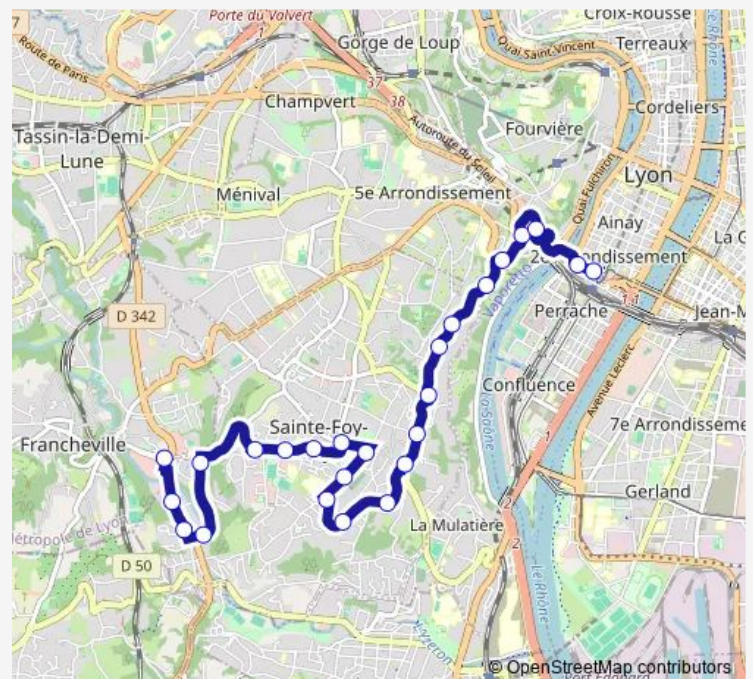

### Route schedule

Francheville Taffignon — Perrache

Monday 05:00-23:30

Tuesday 05:00-23:30

Wednesday 05:00-23:30

Thursday 05:00-23:30

Friday 05:00-23:30

Saturday 05:00-23:30

### Route info

Direction: Francheville Taffignon

Stops: 25

Trip Duration: 0 hour 27 min

■ C19 — Perrache -> Francheville Taffignon

Trois Artichauts

Choulans - Tourelles

Pont Kitchener R.G.