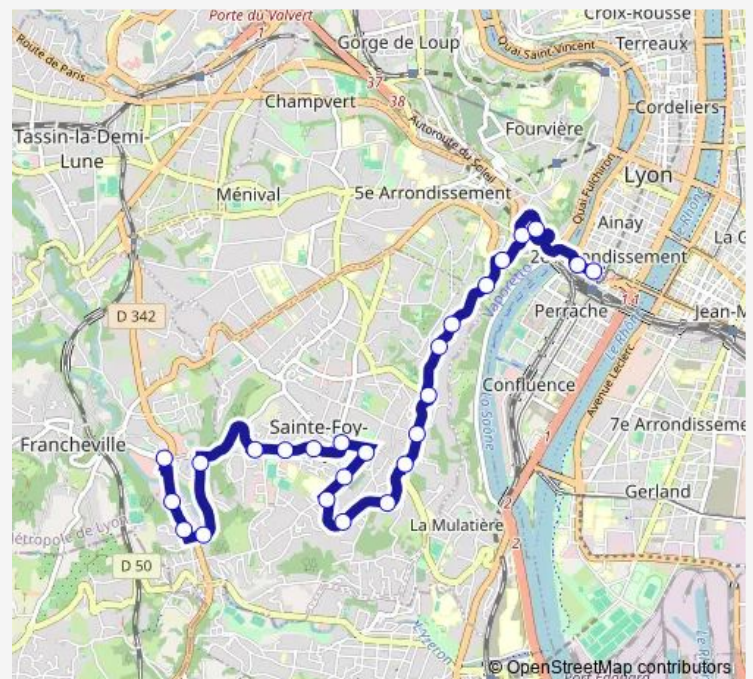

### Route schedule

Francheville Taffignon — Perrache

Monday 05:00-23:30

Tuesday 05:00-23:30

Wednesday 05:00-23:30

Thursday 05:00-23:30

Friday 05:00-23:30

Saturday 05:00-23:30

### Route info

Direction: Francheville Taffignon

Stops: 25

Trip Duration: 0 hour 33 min

■ C19 — Perrache -> Francheville Taffignon

Trois Artichauts

Choulans - Tourelles

Pont Kitchener R.G.