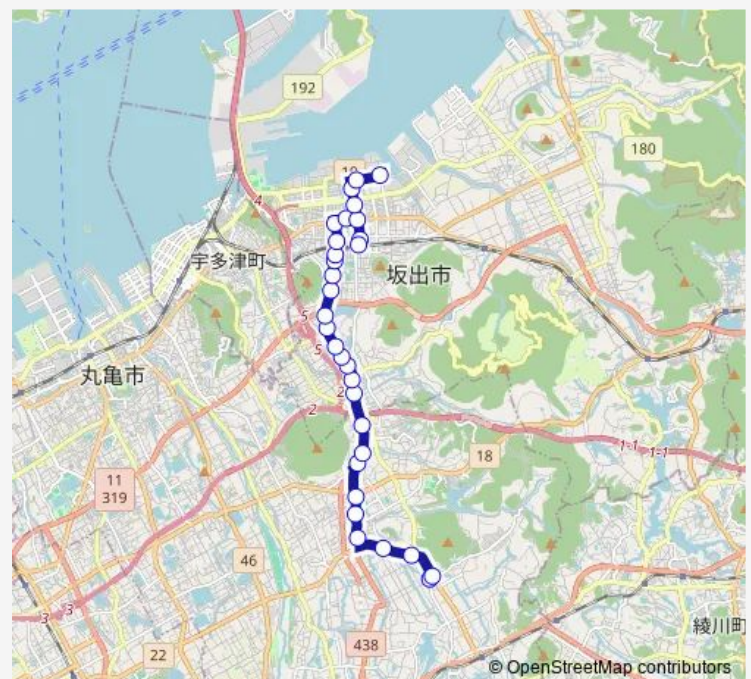

Saturday 06:53-18:04

Sunday —

Route info

Direction: 富熊西沖

Stops: 31

Trip Duration: 0 hour 34 min

■ 島田線

中通町

Monday 07:23-17:33

Tuesday 07:23-17:33

Wednesday 07:23-17:33

Thursday 07:23-17:33

Friday 07:23-17:33

Saturday 07:23-17:33

Sunday —

Route info