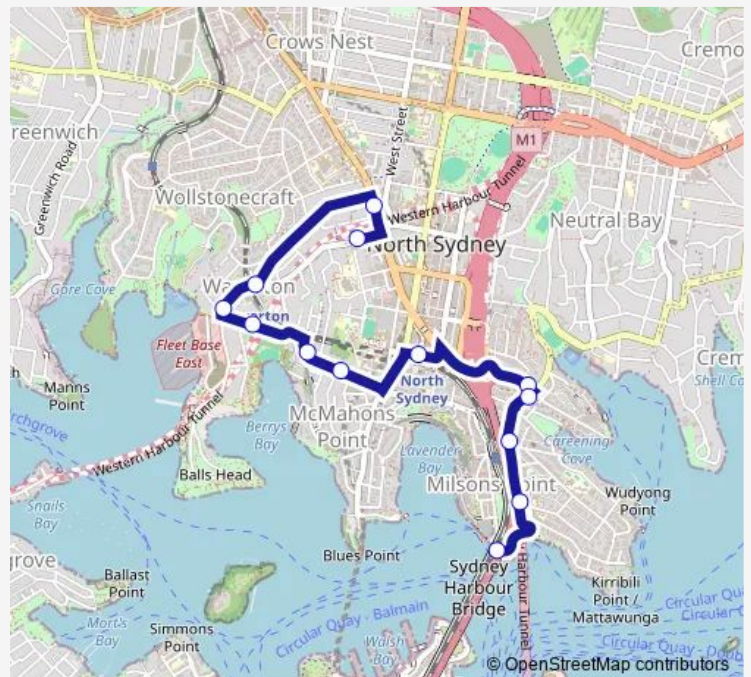

# School Bus 664w North Sydney Demonstration School to Milsons Point

[Go to website](#)

**Direction**

North Sydney Demonstration School, Bay Rd — Olympic Dr Before Alfred St

13 stops

[Open route schedule](#)

North Sydney Demonstration School, Bay Rd

Pacific Hwy Opp West St

Waverton Station, Bay Rd

Bay Rd Opp Ross St

Woolcott St Opp Waverton Bowling Club

Union St At Bank Lane

Union St Opp Thomas St

North Sydney Station, Blue St, Stand F

High St At Clark Rd

Clark Rd At High St

Broughton St Opp Milsons Point Station

Broughton St At Pitt St

Olympic Dr Before Alfred St

**Route schedule**

North Sydney Demonstration School, Bay Rd — Olympic Dr Before Alfred St

Monday	15:05
Tuesday	15:05
Wednesday	15:05
Thursday	15:05
Friday	15:05
Saturday	—
Sunday	—

**Route info**

Direction: North Sydney Demonstration School, Bay Rd

Stops: 13

Trip Duration: 0 hour 21 min

664w School Bus time schedules and route maps are available in an offline PDF at [busmaps.com](https://busmaps.com). Use the [busmaps.com](https://busmaps.com) website to see live bus times, train schedule or subway schedule, and step-by-step directions for all public transit in Sydney