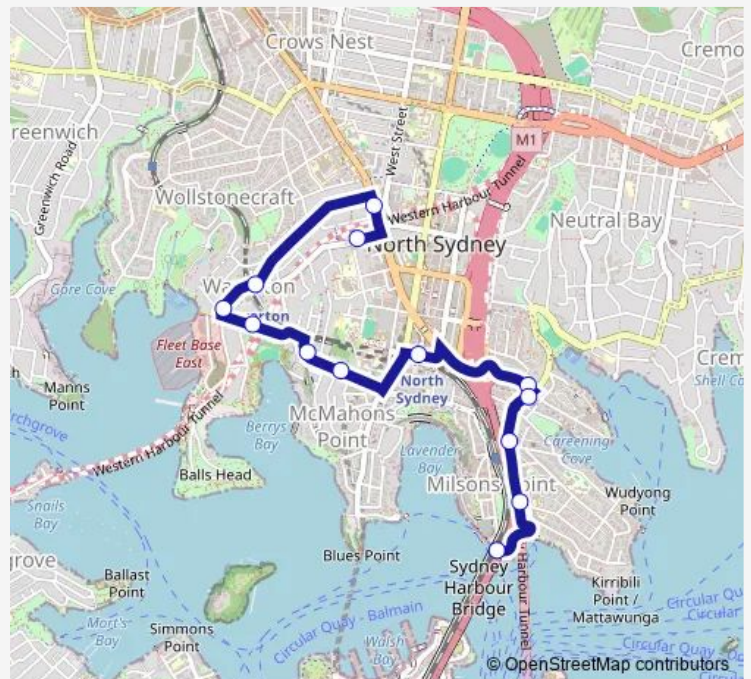

School Bus 664w North Sydney Demonstration School to Milsons Point

[Go to website](#)

Direction

North Sydney Demonstration School, Bay Rd — Olympic Dr Before Alfred St

13 stops

[Open route schedule](#)

North Sydney Demonstration School, Bay Rd

Pacific Hwy Opp West St

Waverton Station, Bay Rd

Bay Rd Opp Ross St

Woolcott St Opp Waverton Bowling Club

Union St At Bank Lane

Union St Opp Thomas St

North Sydney Station, Blue St, Stand F

High St At Clark Rd

Clark Rd At High St

Broughton St Opp Milsons Point Station

Broughton St At Pitt St

Olympic Dr Before Alfred St

Route schedule

North Sydney Demonstration School, Bay Rd — Olympic Dr Before Alfred St

Monday	15:05
Tuesday	15:05
Wednesday	15:05
Thursday	15:05
Friday	15:05
Saturday	—
Sunday	—

Route info

Direction: North Sydney Demonstration School, Bay Rd

Stops: 13

Trip Duration: 0 hour 21 min

664w School Bus time schedules and route maps are available in an offline PDF at busmaps.com. Use the busmaps.com website to see live bus times, train schedule or subway schedule, and step-by-step directions for all public transit in Sydney