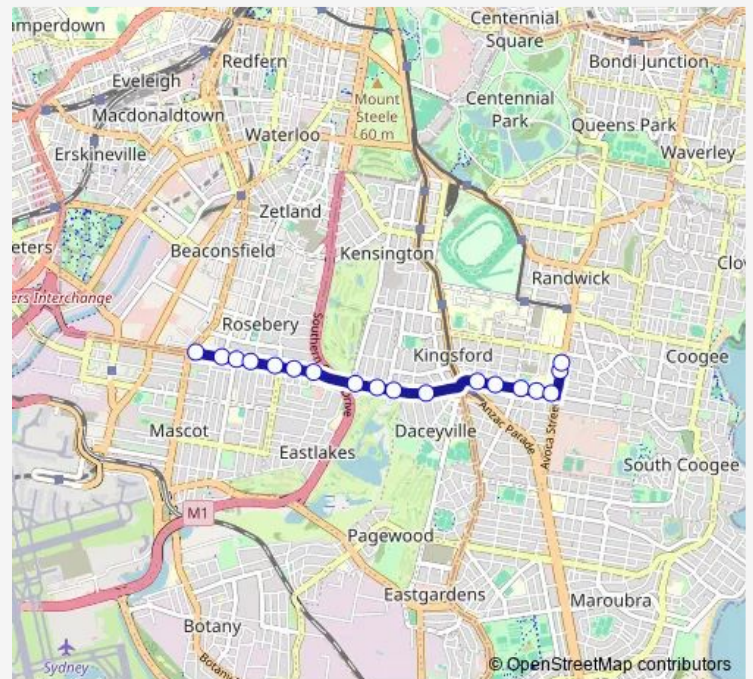

School Bus 632e Gardeners and Botany Rds to Randwick High Schools

[Go to website](#)

Direction

Gardeners Road Public School, Gardeners Rd — Randwick Girls High School, Avoca St, Stand D

18 stops

[Open route schedule](#)

Route schedule

Gardeners Road Public School, Gardeners Rd — Randwick Girls High School, Avoca St, Stand D

Monday	08:05
Tuesday	08:05
Wednesday	08:05
Thursday	08:05
Friday	08:05
Saturday	—
Sunday	—

Route info

Direction: Gardeners Road Public School, Gardeners Rd

Stops: 18

Trip Duration: 0 hour 15 min

632e School Bus time schedules and route maps are available in an offline PDF at busmaps.com. Use the busmaps.com website to see live bus times, train schedule or subway schedule, and step-by-step directions for all public transit in Sydney