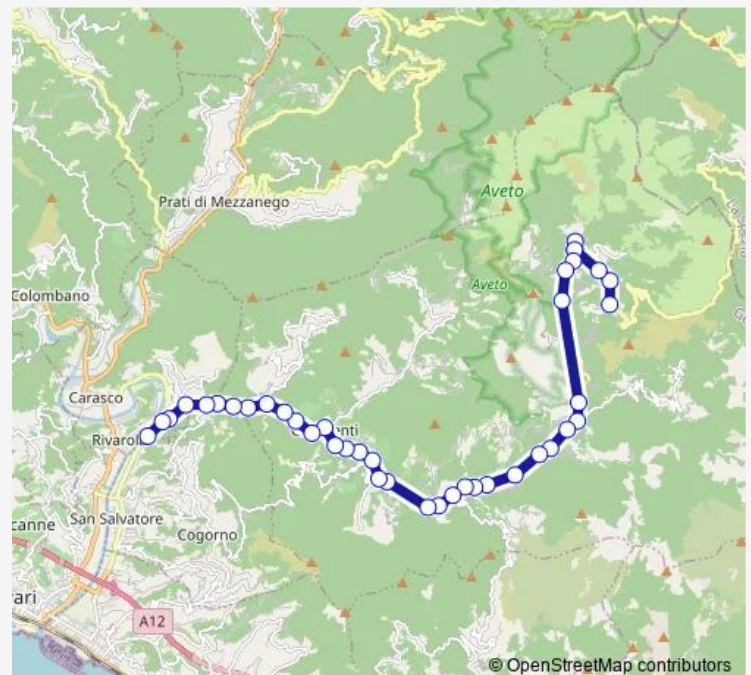

### Route schedule

Arzeno capolinea — Graveglia ponte di ferro

Monday 08:05-19:05

Tuesday 08:05-19:05

Wednesday 08:05-19:05

Thursday 08:05-19:05

Friday 08:05-19:05

Saturday 08:05-19:05

### Route info

Direction: Arzeno capolinea

Stops: 40

Trip Duration: 0 hour 32 min

■ 934

BusMaps

Caminata bivio Sambuceto

Caminata civ. 2