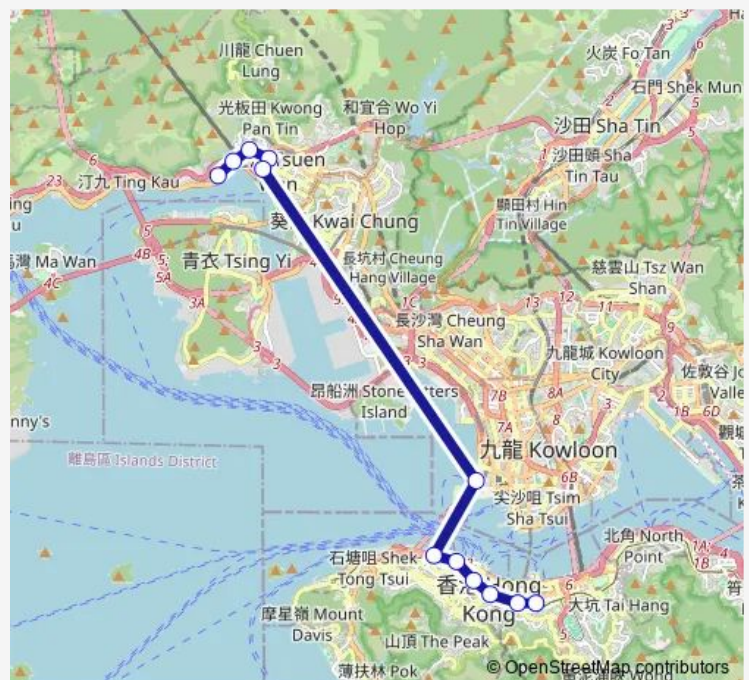

Monday 06:30-10:00

Tuesday 06:30-10:00

Wednesday 06:30-10:00

Thursday 06:30-10:00

Friday 06:30-10:00

Saturday 07:25-10:00

Sunday 09:00-10:00

Route info

Direction: [Kmb] Bayview Garden BUS Terminus

Stops: 12

Trip Duration: 0 hour 45 min

[Ctb] Arsenal Street, Hennessy Road[[Kmb+Ctb] Arsenal Street/
Arsenal Street, Hennessy Road[[Kmb] Arsenal Street

[Ctb] Fleming Road, Hennessy Road[[Kmb+Ctb] Fleming Road/
Fleming Road, Hennessy Road[[Kmb] Fleming Road