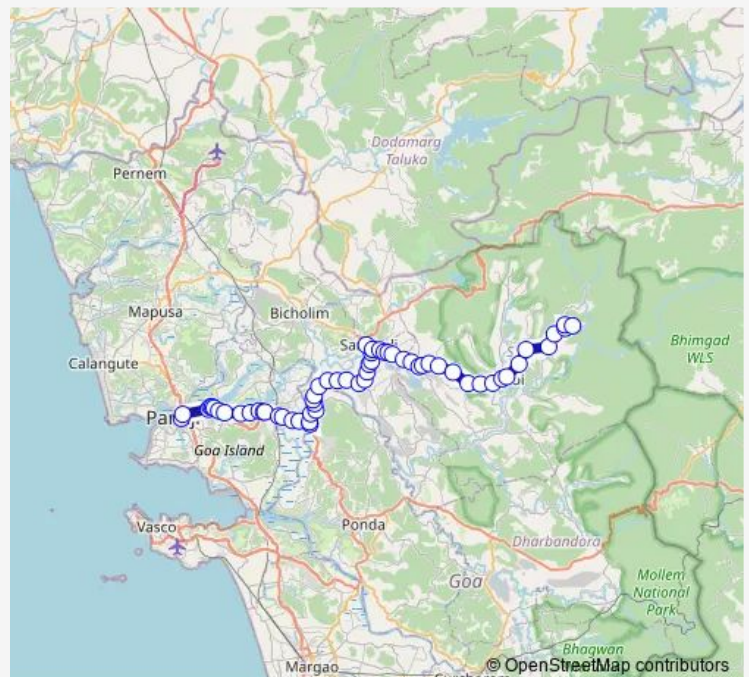

### Route info

Direction: Panaji KTC Bus Stand

Stops: 61

Trip Duration: 2 hour 25 min

■ PRV31 — Panaji - Nanoda via Marcel

BusMaps

Tivre Pump

Orgao