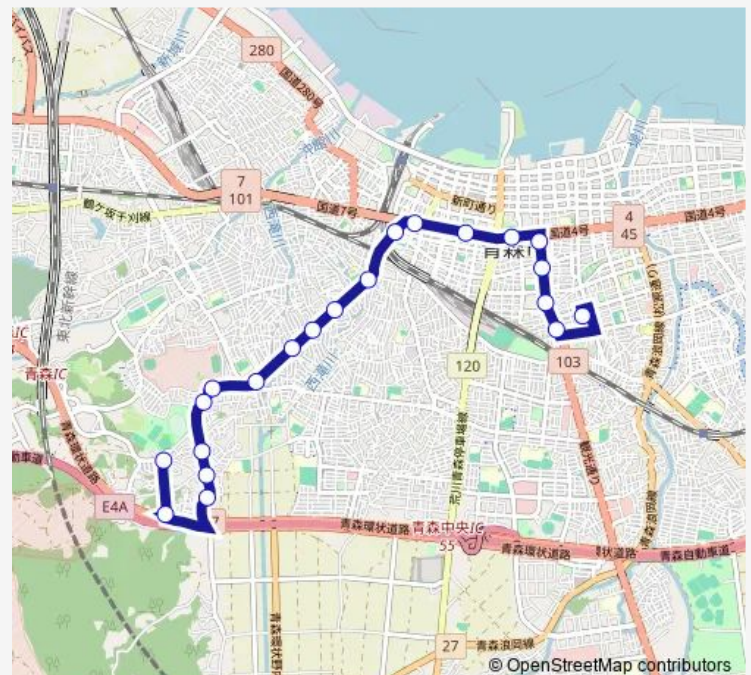

上安田

仙寿鶴亀温泉前

慈恵会病院前

Route schedule

市民病院前 — 慈恵会病院前

Monday 13:27

Tuesday 13:27

Wednesday 13:27

Thursday 13:27

Friday 13:27

Saturday —

Sunday —

Route info

Direction: 市民病院前

Stops: 21

Trip Duration: 0 hour 36 min