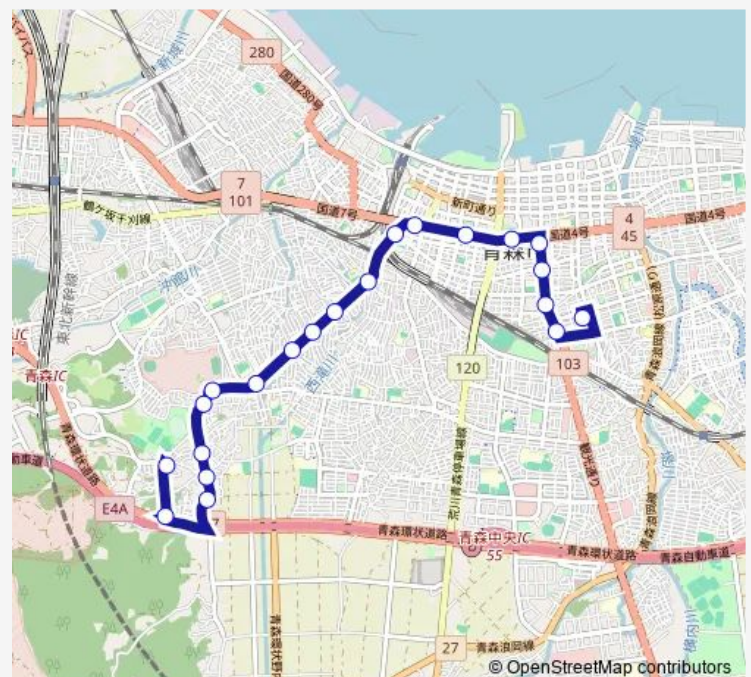

上安田

仙寿鶴亀温泉前

慈恵会病院前

Route schedule

市民病院前 — 慈恵会病院前

Monday 13:23

Tuesday 13:23

Wednesday 13:23

Thursday 13:23

Friday 13:23

Saturday —

Sunday —

Route info

Direction: 市民病院前

Stops: 21

Trip Duration: 0 hour 36 min