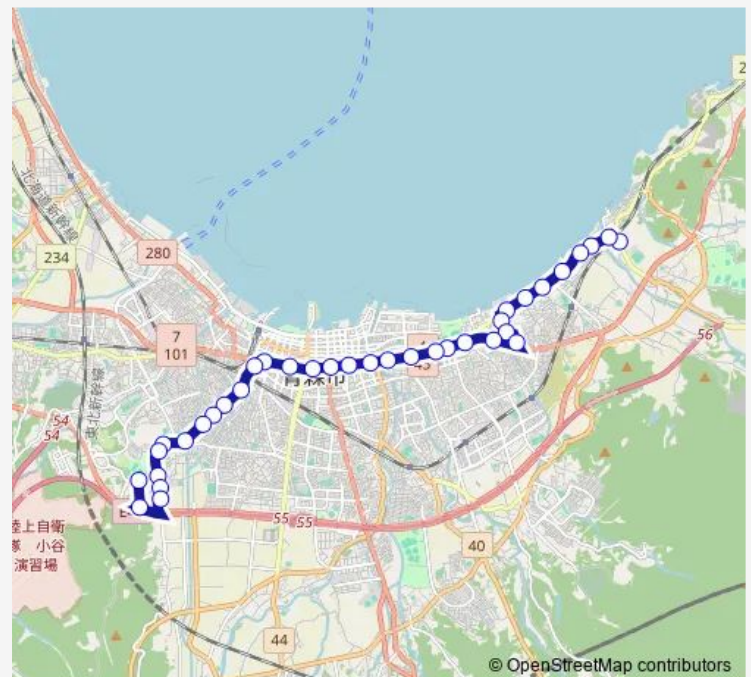

Thursday 06:05-08:25

Friday 06:05-08:25

Saturday 06:02-16:30

Sunday 06:02-16:30

Route info

Direction: 東部営業所

Stops: 36

Trip Duration: 0 hour 54 min