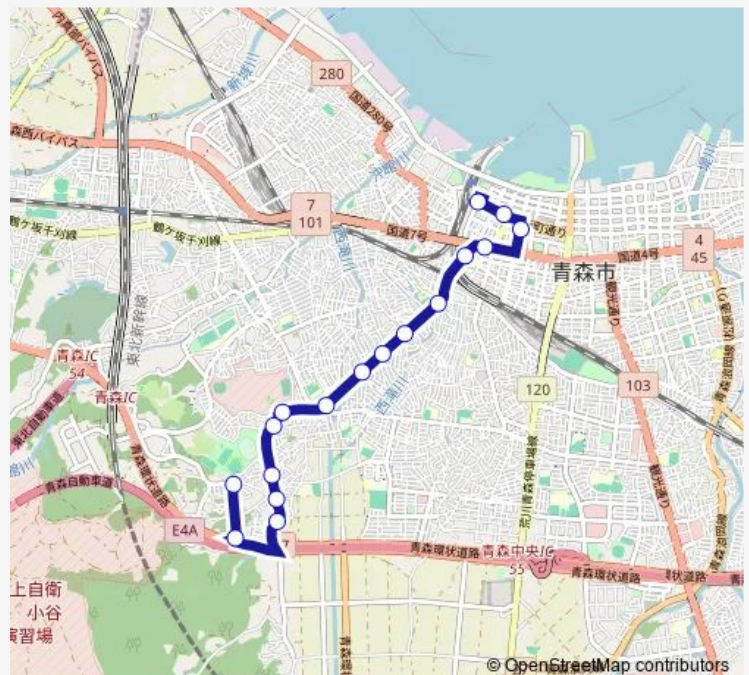

自衛隊前

総合運動公園前

下安田

安田近野

上安田

仙寿鶴亀温泉前

慈恵会病院前

Route schedule

青森駅 ⑥のりば — 慈恵会病院前

Monday 07:09-21:25

Tuesday 07:09-21:25

Wednesday 07:09-21:25

Thursday 07:09-21:25

Friday 07:09-21:25

Saturday 07:14-21:06

Sunday 07:14-21:06

Route info

Direction: 青森駅 ⑥のりば

Stops: 17

Trip Duration: 0 hour 31 min

■ P40 浪館通り線

P40 浪館通り線 Bus time schedules and route maps are available in an offline PDF at busmaps.com. Use the busmaps.com website to see live bus times, train schedule or subway schedule, and step-by-step directions for all public transit in Aomori