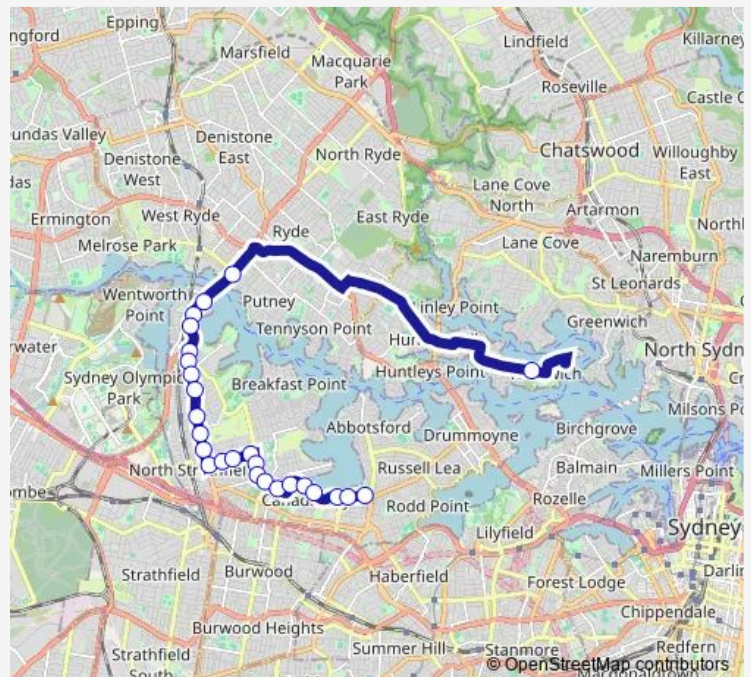

Majors Bay Rd At Gallipoli St

Rothwell Park, Majors Bay Rd

Crane St At Broughton St

Crane St After Burwood Rd

Route schedule

Marist Sisters College, Woolwich Rd, Stand B — Lyons Rd West At Innes St

Monday 15:33

Tuesday 15:33

Wednesday 15:33

Thursday 14:40

Friday 15:33

Saturday —

Sunday —

Route info

Direction: Marist Sisters College, Woolwich Rd, Stand B

Stops: 26

Trip Duration: 0 hour 51 min

587w — Marist Sisters, Woolwich to Wellbank St, Concord

Crane St Opp St Lukes Park North

Lyons Rd West Opp Bayview Rd

Lyons Rd West Opp Regatta Rd

Lyons Rd West At Corden Av