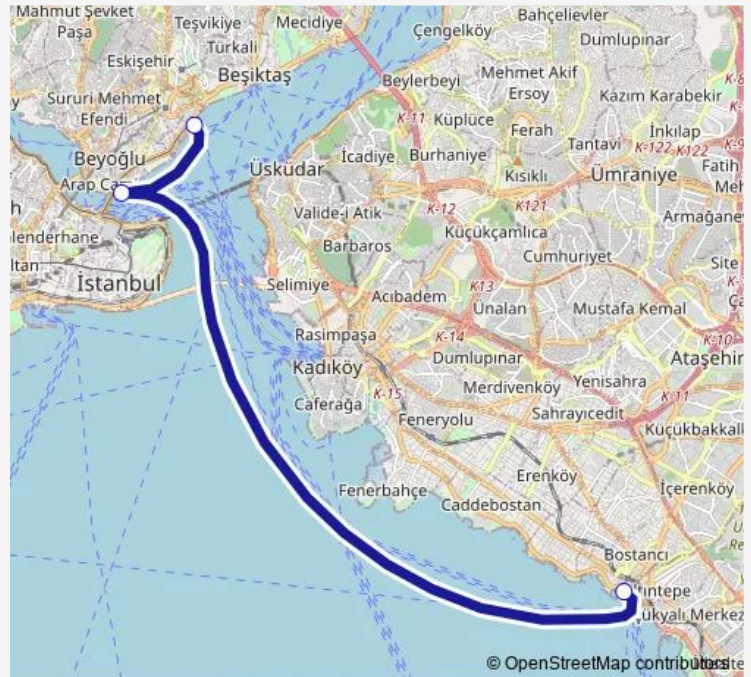

### Direction

Kabataş Şh. — Bostancı Şh.

3 stops

[Open route schedule](#)

Kabataş Şh.

Karaköy Şh.

Bostancı Şh.

### Route schedule

Kabataş Şh. — Bostancı Şh.

Monday 07:45-19:05

Tuesday 07:45-19:05

Wednesday 07:45-19:05

Thursday 07:45-19:05

Friday 07:45-19:05

Saturday —

### Route info

Direction: Kabataş Şh.

Stops: 3

Trip Duration: 1 hour 7 min

■ BOS-KRK-Kbtş — Bostancı - Karaköy - Kabataş