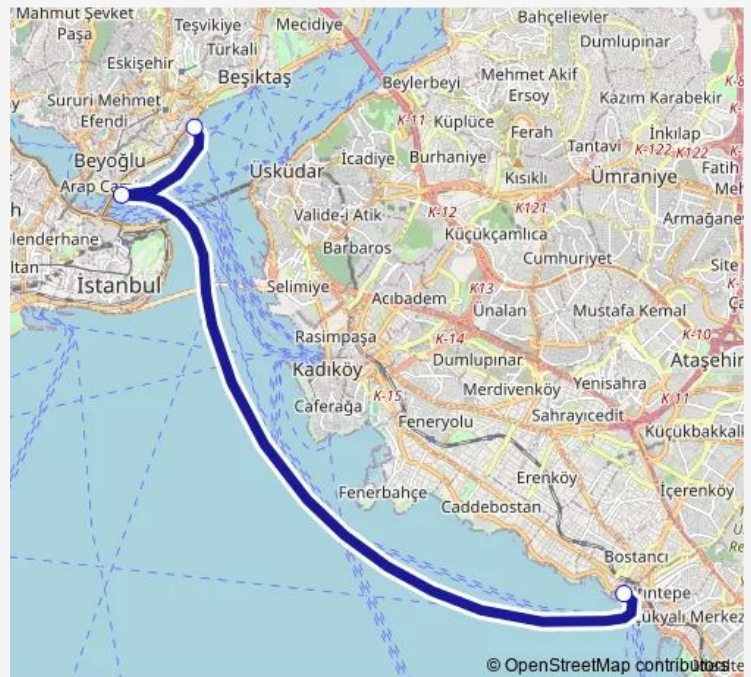

Ferry BOS-KRK-KBTŞ Bostancı - Karaköy - Kabataş

[Go to website](#)**Direction**

Kabataş Şh. — Bostancı Şh.

3 stops

[Open route schedule](#)

Kabataş Şh.

Karaköy Şh.

Bostancı Şh.

Route schedule

Kabataş Şh. — Bostancı Şh.

Monday 07:45-19:05

Tuesday 07:45-19:05

Wednesday 07:45-19:05

Thursday 07:45-19:05

Friday 07:45-19:05

Saturday —

Sunday —

Route info

Direction: Kabataş Şh.

Stops: 3

Trip Duration: 1 hour 7 min

■ BOS-KRK-KBTŞ — Bostancı - Karaköy - Kabataş

Direction

Bostancı Şh. — Kabataş Şh.

3 stops

[Open route schedule](#)

Bostancı Şh.

Karaköy Şh.

Kabataş Şh.

Route schedule

Bostancı Şh. — Kabataş Şh.

Monday	06:55-18:15
Tuesday	06:55-18:15
Wednesday	06:55-18:15
Thursday	06:55-18:15
Friday	06:55-18:15
Saturday	—
Sunday	—