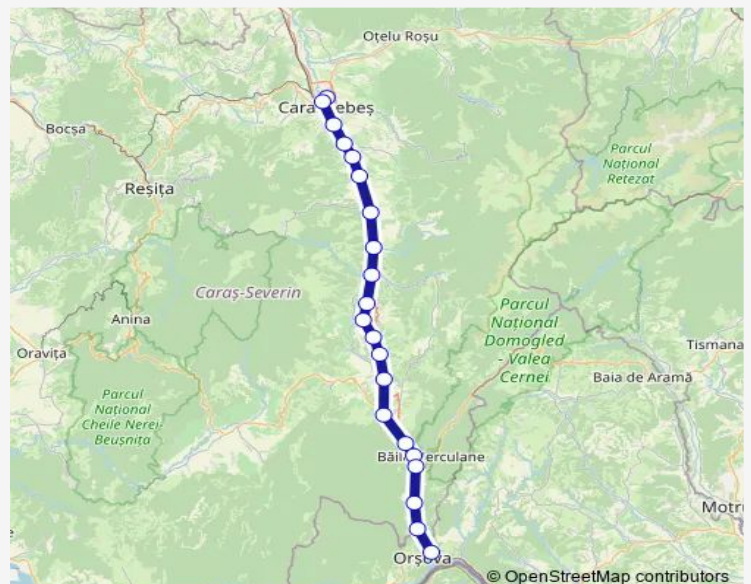

## Route schedule

Caransebeş — Orşova

Monday 07:24-19:50

Tuesday 07:24-19:50

Wednesday 07:24-19:50

Thursday 07:24-19:50

Friday 07:24-19:50

Saturday 07:24-19:50

## Route info

Direction: Caransebeş

Stops: 21

Trip Duration: 2 hour 11 min

Topleț Hm.

Valea Cernei Hm.

Orșova

R: Caransebeș - Orșova Rail time schedules and route maps are available in an offline PDF at [busmaps.com](https://busmaps.com). Use the [busmaps.com](https://busmaps.com) website to see live bus times, train schedule or subway schedule, and step-by-step directions for all public transit in Caransebes