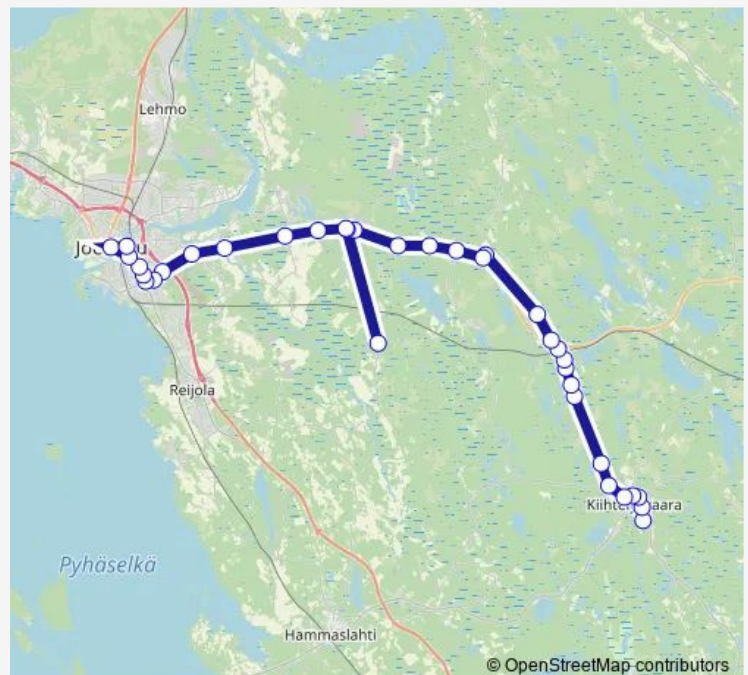

Thursday 12:55-14:55

Friday 12:55-14:55

Saturday —

Sunday —

Route info

Direction: Kiihtelysvaara koulu piha

Stops: 35

Trip Duration: 1 hour 5 min