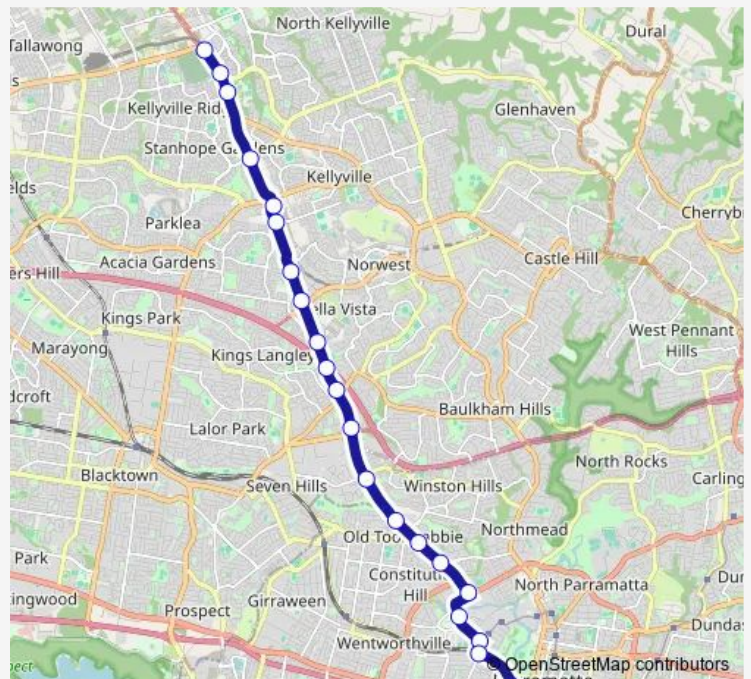

Burns, North West Twy

Kellyville Station, North West Twy, Stand B

Merriville, North West Twy

Sanctuary, North West Twy

Route schedule

Parramatta Station, Stand B4 — North West Twy Opp Rouse Hill Station

Monday	05:20-20:45
Tuesday	05:20-20:45
Wednesday	05:20-20:45
Thursday	05:20-20:45
Friday	05:20-20:45
Saturday	06:15-20:30
Sunday	06:30-20:30

Route info

Direction: Parramatta Station, Stand B4

Stops: 22

Trip Duration: 0 hour 43 min

665 — Parramatta to Rouse Hill Station

Direction

Rouse Hill Station, North West Twy — Parramatta Station, Stand A1

22 stops

[Open route schedule](#)

Rouse Hill Station, North West Twy

Sanctuary, North West Twy

Merriville, North West Twy

Kellyville Station, North West Twy, Stand A

Burns, North West Twy

Balmoral, North West Twy

Bella Vista Station, North West Twy, Stand C

Constitution Hill, North West Twy

Briens, North West Twy

Mons Rd Opp Westmead Private Hospital

Westmead Hospital, North West Twy

Westmead Station, Alexandra Av

Argyle St Before O'Connell St

Parramatta Station, Stand A1