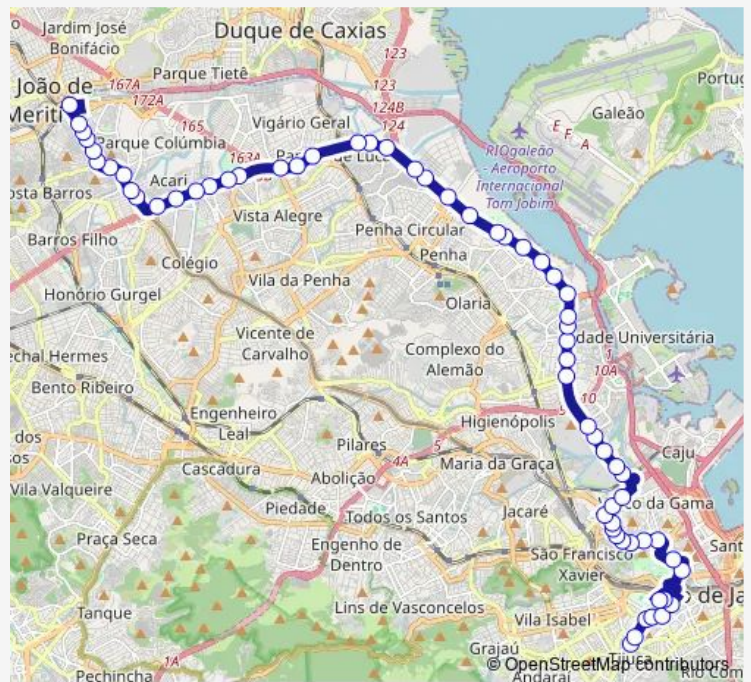

Itaim

Porto União

Colégio

Route schedule

Ponto Final: Pavuna : Mercúrio — Ponto Final: Saens Peña : Linha 665

Monday 00:00

Tuesday 00:00

Wednesday 00:00

Thursday 00:00

Friday 00:00

Saturday 00:00

Sunday 00:00

Route info

Direction: Ponto Final: Pavuna : Mercúrio

Stops: 82

Trip Duration: 1 hour 5 min