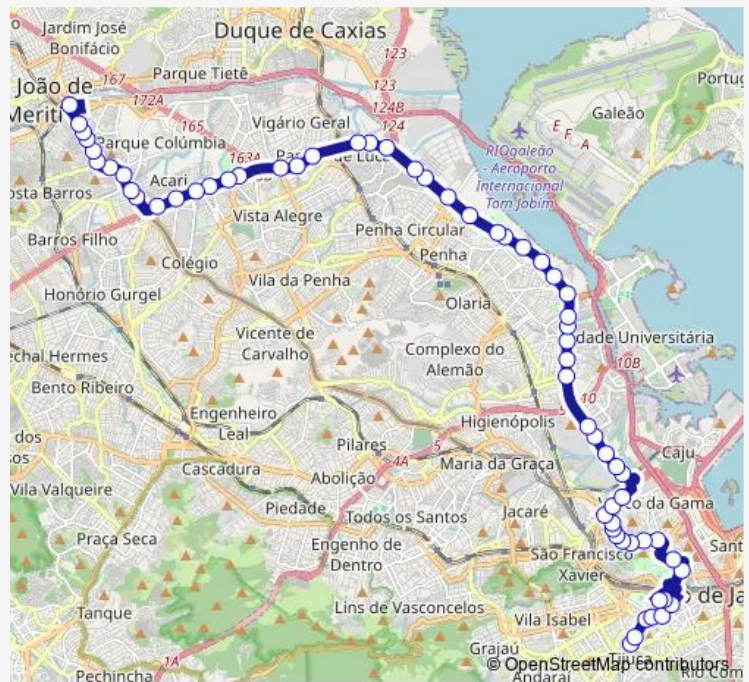

Itaim

Porto União

Colégio

Route schedule

Ponto Final: Pavuna : Mercúrio — Ponto Final: Saens Peña : Linha 665

Monday 00:00

Tuesday 00:00

Wednesday 00:00

Thursday 00:00

Friday 00:00

Saturday 00:00

Sunday 00:00

Route info

Direction: Ponto Final: Pavuna : Mercúrio

Stops: 82

Trip Duration: 1 hour 7 min