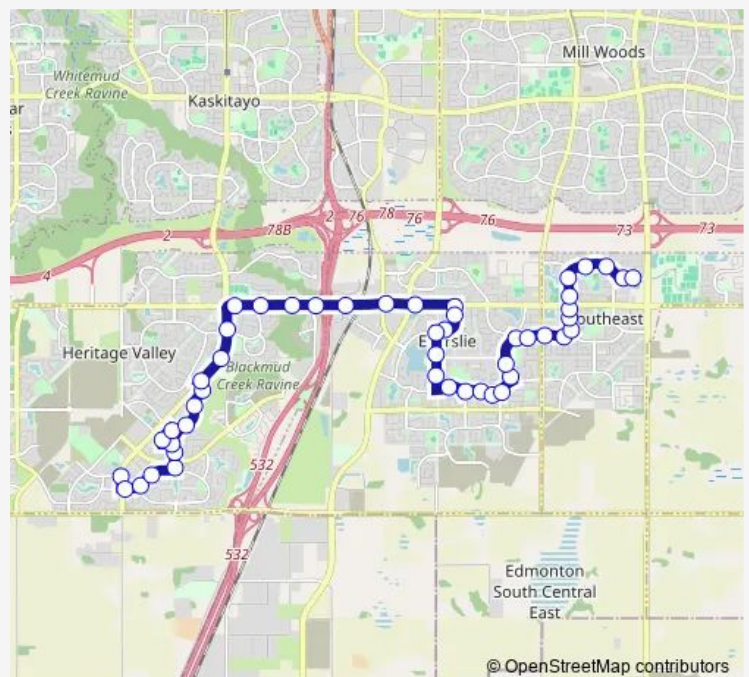

88 Street & Savaryn Drive Sw

### Route schedule

50 Street & 4 Avenue SW — James Mowatt Trail & 35 Avenue SW

Monday 08:01-08:03

Tuesday 08:01-08:03

Wednesday 08:01-08:03

Thursday 08:01-08:03

Friday 08:01-08:03

Saturday —

### Route info

Direction: 50 Street & 4 Avenue SW

Stops: 47

Trip Duration: 0 hour 46 min

665 — Charlesworth - Dr. Anne Anderson

88 Street & 20 Avenue Sw

88 Street & Summerside Grande Boulevard SW

88 Street & 14 Avenue SW

## Route info

Direction: James Mowatt Trail & 35 Avenue SW

Stops: 48

Trip Duration: 0 hour 45 min

87A Street & Summerside Drive Sw

88 Street & Summerside Drive SW

88 Street & Summerside Grande Boulevard SW

88 Street & 20 Avenue SW