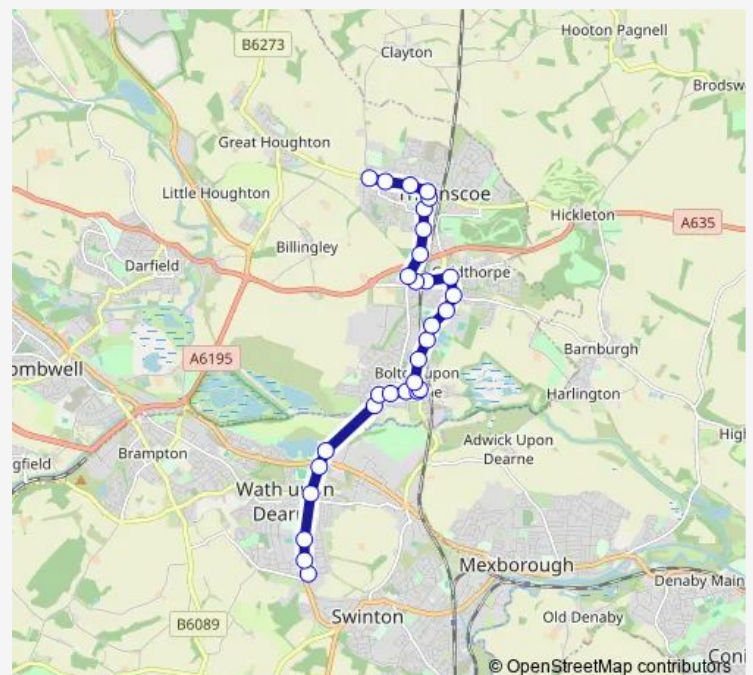

### Direction

Chestnut Avenue/Sandygate — Houghton Road/Common Road

30 stops

[Open route schedule](#)

Chestnut Avenue/Sandygate

Sandygate/Buckleigh Road

Sandygate/Festival Road

Station Road/Biscay Way

Station Road/Manvers Way

Station Road/Manvers Way

Dearne Road/South Drive

Wath Road/West Avenue

Wath Road/Cumberland Way

High Street/Church Street

High Street/Angel Street

Angel Street/High Street

### Route schedule

Chestnut Avenue/Sandygate — Houghton Road/Common Road

Monday 15:40

Tuesday 15:40

Wednesday 15:40

Thursday 15:40

Friday 15:40

Saturday —

### Route info

Direction: Chestnut Avenue/Sandygate

Stops: 30

Trip Duration: 0 hour 21 min

665 — Wath upon Dearne - Thurnscoe

Nicholas Lane/Barnsley Road

Thurnscoe Bridge Lane/Nicholas Lane

Thurnscoe Bridge Lane/Derry Grove