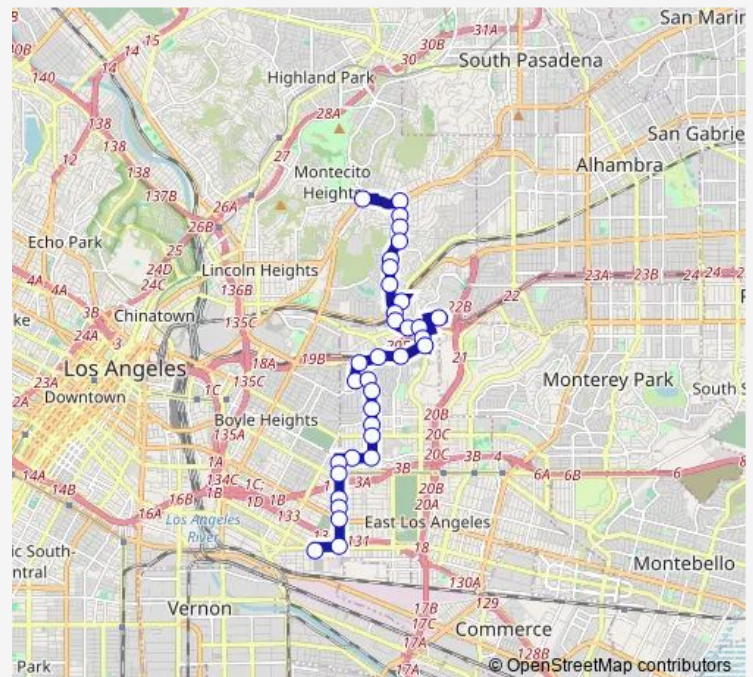

Thursday 04:53-21:12

Friday 04:53-21:12

Saturday 05:49-20:08

Sunday 05:49-20:08

Route info

Direction: Huntington / Monterey

Stops: 34

Trip Duration: 0 hour 43 min

Indiana / 3rd

Indiana / 6th

Indiana / Hubbard

Indiana / Whittier

Indiana / Olympic

Calada / Olympic

Direction

Calada / Olympic — Huntington / Monterey

38 stops

[Open route schedule](#)

Calada / Olympic

Indiana / Olympic

Indiana / Whittier

Indiana / Hubbard

Indiana / 6th

Indiana / 3rd

Thursday 05:50-21:18

Friday 05:50-21:18

Saturday 05:35-19:23

Sunday 05:35-19:23

Route info

Direction: Calada / Olympic

Stops: 38

Trip Duration: 0 hour 43 min