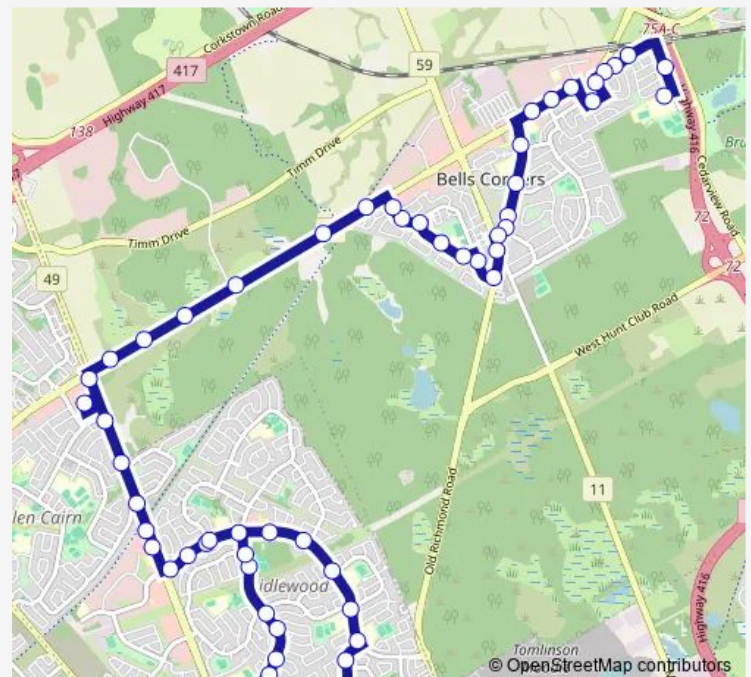

### Route schedule

Bell H.S / North — STONEHAVEN / BRIDLEWOOD

Monday 15:24-15:33

Tuesday 15:24-15:33

Wednesday 15:24-15:33

Thursday 15:24-15:33

Friday 15:24-15:33

Saturday —

### Route info

Direction: Bell H.S / North

Stops: 56

Trip Duration: 0 hour 36 min

665

Westcliffe / Priam Way

Westcliffe / Oberon

ROBERTSON / MILL HILL