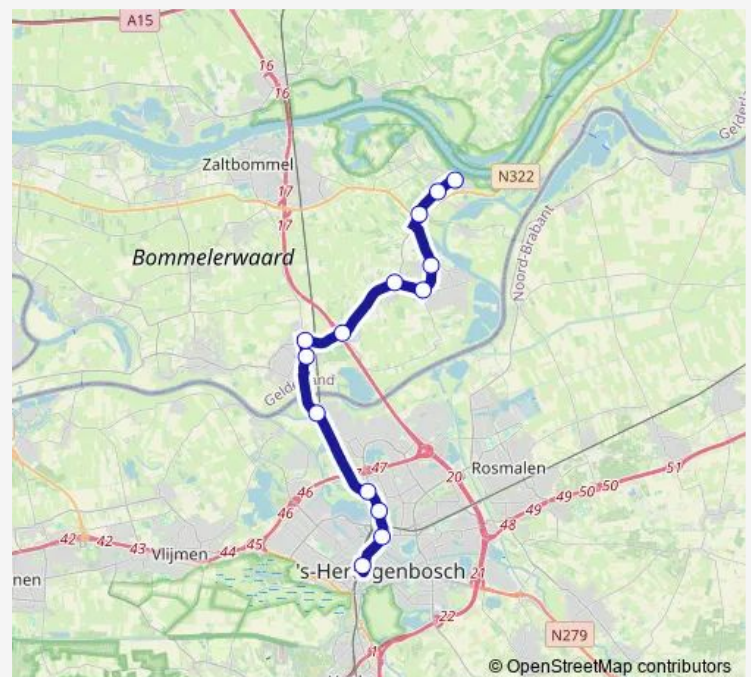

's-Hertogenbosch, Aartshertogenlaan

's-Hertogenbosch, Bruistensingel

's-Hertogenbosch, Rompertsebaan

Route schedule

Dreumel, Nieuwstraat — 's-Hertogenbosch, Rompertsebaan

Monday 07:26-07:55

Tuesday 07:26-07:55

Wednesday 07:26-07:55

Thursday 07:26-07:55

Friday 07:26-07:55

Saturday —

Sunday —

Route info

Direction: Dreumel, Nieuwstraat

Stops: 20

Trip Duration: 1 hour 1 min

665 — Dreumel - 's-Hertogenbosch

Direction

's-Hertogenbosch, Centraal Station (C) — Rossum, De Vaste Burcht

14 stops

[Open route schedule](#)

's-Hertogenbosch, Centraal Station (C)

Tuesday 13:20-17:20

Wednesday 13:20-17:20

Thursday 13:20-17:20

Friday 13:20-17:20

Saturday —

Sunday —

Route info

Direction: 's-Hertogenbosch, Centraal Station (C)