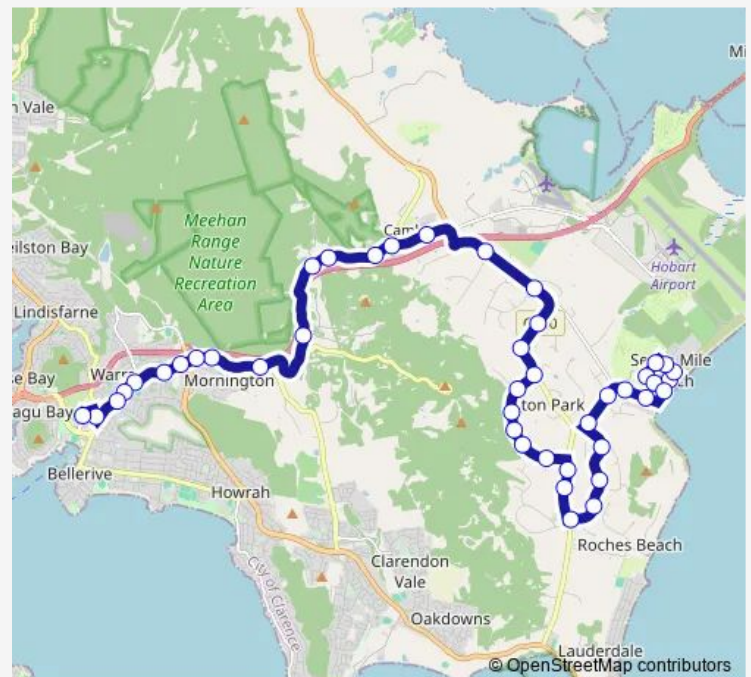

Saturday —

Sunday —

Route info

Direction: No.20 Surf Rd

Stops: 43

Trip Duration: 0 hour 37 min

No.50 Acton Drive

Acton Drive (near Acton Rd)

No.904 Acton Rd

Acton Rd (near Gray Ct)

Acton Rd near Lynrowan Dr

No.1236 Acton Rd (near Cilwen Rd)

No.1063 Cambridge Rd

Cambridge Village opp. Cambridge Primary

Cambridge Rd cnr Camrise Dr

No.849 Cambridge Rd

No.187 Cambridge Rd

No.167 Cambridge Rd

Stop 5, opp.No.1 Gordons Hill Rd

Rosny Park Terminus Stop F

Direction

Rosny Park Interchange Stop C — No.20 Surf Rd

40 stops

[Open route schedule](#)

No.137 Seven Mile Beach Rd

No.75 Seven Mile Beach Rd

No.17 Seven Mile Beach Rd

No.2a Lewis Ave

No.20 Surf Rd

665 Bus time schedules and route maps are available in an offline PDF at busmaps.com. Use the busmaps.com website to see live bus times, train schedule or subway schedule, and step-by-step directions for all public transit in Hobart