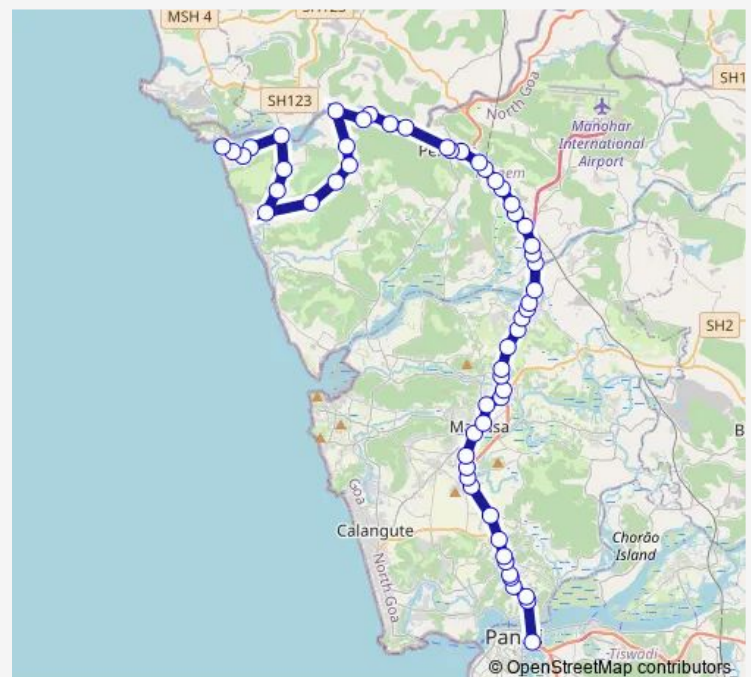

Bus PRV104 Panaji - Keri via Pedne

[Go to website](#)

Direction

Panaji KTC Bus Stand — Keri, Pernem

57 stops

[Open route schedule](#)

Panaji KTC Bus Stand

Sai Service

Pundalik Nagar

Teen Building

Training College

Mall De Goa

Gulyakade

Porvorim Copel

Vadakade

Porvorim Tisk

Guirim Cross

Posrare

Green Park Junction

Guirim Copel

Mapusa KTC Bus Stand

Mapusa Court

Dhuler

Peddem

Karaswada Char Rasta

Karaswada Idc

Near Colvale Office

Route schedule

Panaji KTC Bus Stand — Keri, Pernem

Monday 06:45-18:00

Tuesday 06:45-18:00

Wednesday 06:45-18:00

Thursday 06:45-18:00

Friday 06:45-18:00

Saturday 06:45-18:00

Sunday 06:45-18:00

Route info

Direction: Panaji KTC Bus Stand

Stops: 57

Trip Duration: 2 hour 0 min

■ PRV104 — Panaji - Keri via Pedne

BusMaps