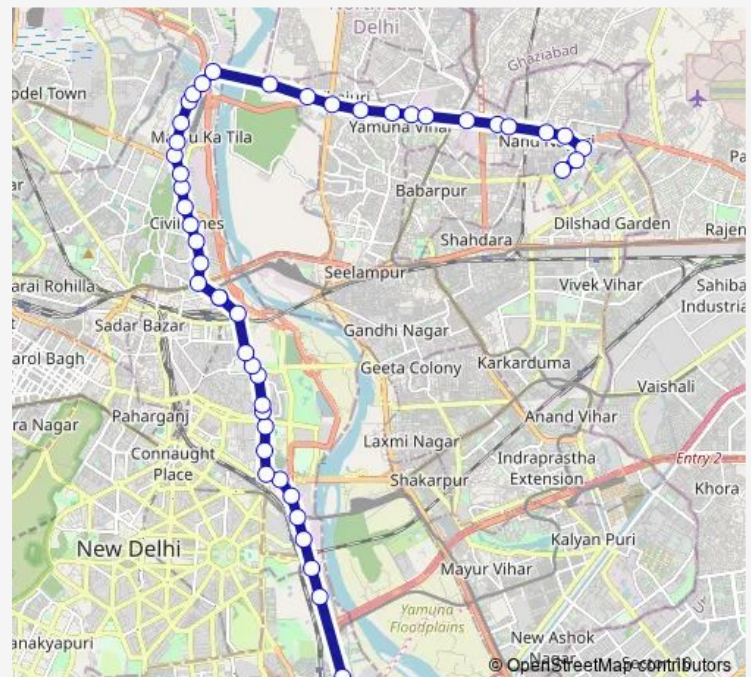

### Route schedule

Sarai Kale Khan Isbt — Nand Nagari Terminal

Monday 07:28-20:58

Tuesday 07:28-20:58

Wednesday 07:28-20:58

Thursday 07:28-20:58

Friday 07:28-20:58

Saturday 07:28-20:58

Sunday 07:28-20:58

### Route info

Direction: Sarai Kale Khan Isbt

Stops: 47

Trip Duration: 1 hour 38 min

0261(NS)Up

BusMaps

IP College

Old Secretariat (Postal Account Office)