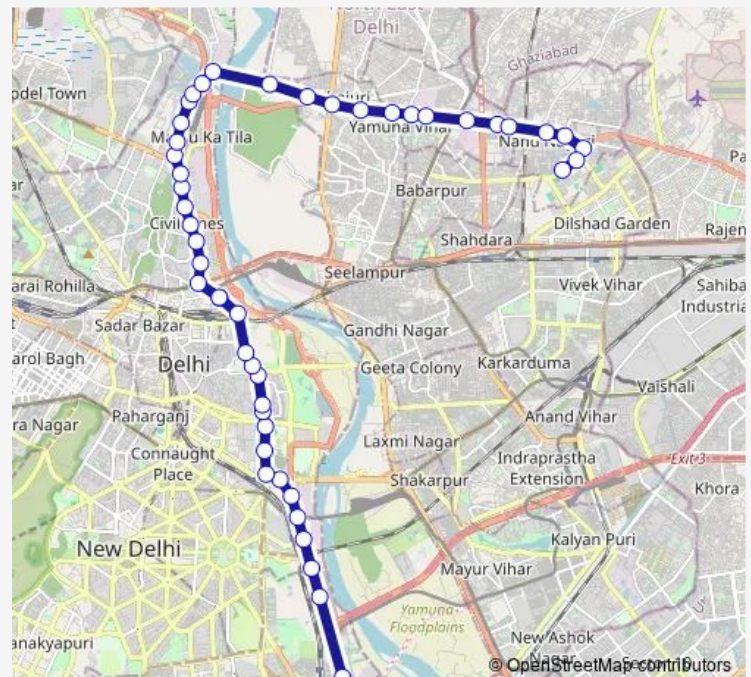

### Route schedule

Sarai Kale Khan Isbt — Nand Nagari Terminal

Monday 07:28-20:58

Tuesday 07:28-20:58

Wednesday 07:28-20:58

Thursday 07:28-20:58

Friday 07:28-20:58

Saturday 07:28-20:58

Sunday 07:28-20:58

### Route info

Direction: Sarai Kale Khan Isbt

Stops: 47

Trip Duration: 1 hour 38 min

0261(NS)Up

BusMaps

IP College

Old Secretariat (Postal Account Office)