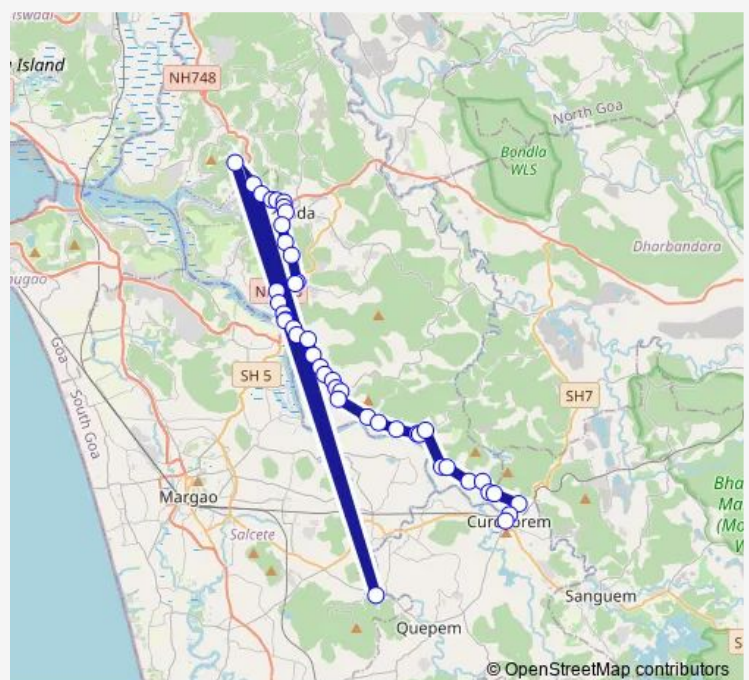

Borim Bridge

Maternity Hospital Stop

Old Borim Bridge

Route schedule

Goa Engineering College, Ponda — Curchorem - Savor-dem KTC Bus Stand

Monday 17:10

Tuesday 17:10

Wednesday 17:10

Thursday 17:10

Friday 17:10

Saturday 17:10

Sunday 17:10

Route info

Direction: Goa Engineering College, Ponda

Stops: 44

Trip Duration: 0 hour 45 min

■ MRG106 — Curchorem - FMD ENG Clg

Tarvale

Vazem

Ayurvedic College

Baikade

RIT College Stop

Shiroda KTC Bus Stand

Shiroda Market