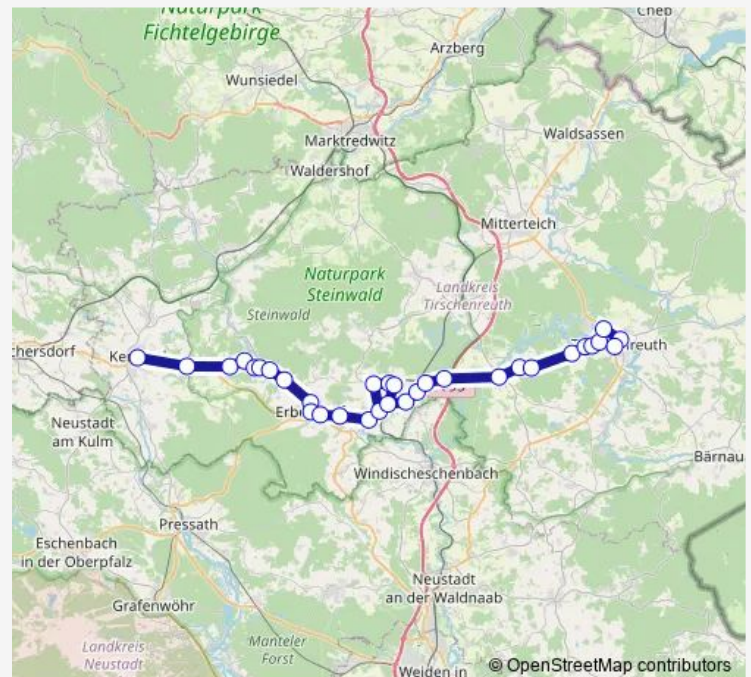

Bus 1854

[Go to website](#)

Direction

Erbendorf, Kemnather Str. — Kemnath, Primianusplatz

11 stops

[Open route schedule](#)

Erbendorf, Kemnather Str.

Erbendorf, Kriegerdenkmal

Erbendorf, Nord Bf

Erbendorf, Friedhof

Schadenreuth

Guttenberg B22

Waldeck, Oberer Markt

Waldeck, Unterer Markt

Schönreuth

Kemnath, Realschule

Kemnath, Primianusplatz

Route schedule

Erbendorf, Kemnather Str. — Kemnath, Primianusplatz

Monday 07:14

Tuesday 07:14

Wednesday 07:14

Thursday 07:14

Friday 07:14

Saturday —

Sunday —

Route info

Direction: Erbendorf, Kemnather Str.

Stops: 11

Trip Duration: 0 hour 31 min

1854

BusMaps