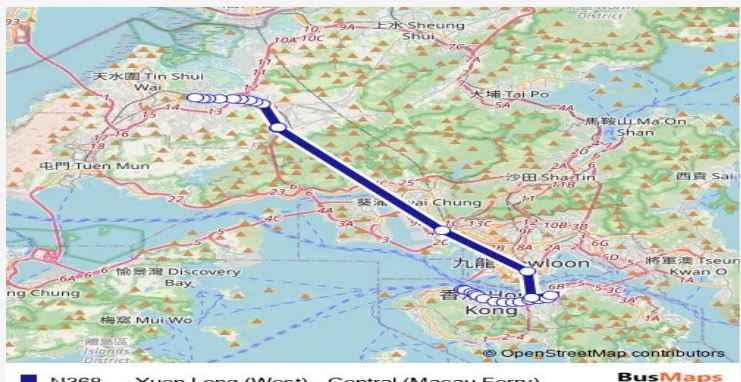

[Ctb] Admiralty Station - United Centre, Queensway[[Kmb+Ctb] Admiralty Station/
Admiralty Station - United Centre, Queensway[[Kmb] Admiralty Station

[Ctb] Arsenal Street, Hennessy Road[[Kmb+Ctb] Arsenal Street/
Arsenal Street, Hennessy Road[[Kmb] Arsenal Street

Route schedule

[Ctb] Macau Ferry, Connaught Road Central[[Db] Connaught Road West Outside Macau Ferry BUS Terminus[[Kmb+Ctb] Macau Ferry/
Macau Ferry, Connaught Road Central[[Kmb] Macau Ferry[[Xb] Connaught Road Central Eastbound Outside THE BUS Terminus Near HK Macau Ferry Pier, Sheung WAN (Departure During THE Period From 7.00 P.M. TO 7.00 A.M.) — [Kmb] Yuen Long (West) BUS Terminus[[Lrtfeeder] Yuen Long West

Monday	00:50-06:05
Tuesday	00:50-06:05
Wednesday	00:50-06:05
Thursday	00:50-06:05
Friday	00:50-06:05
Saturday	00:50-06:05
Sunday	00:50-06:05

Route info

Direction: [Ctb] Macau Ferry, Connaught Road Central[[Db] Connaught Road West Outside Macau Ferry BUS Terminus[[Kmb+Ctb] Macau Ferry/
Macau Ferry, Connaught Road Central[[Kmb] Macau Ferry[[Xb] Connaught Road Central Eastbound Outside THE BUS Terminus Near HK Macau Ferry Pier, Sheung WAN (Departure During THE Period From 7.00 P.M. TO 7.00 A.M.)

Stops: 28

Trip Duration: 1 hour 24 min