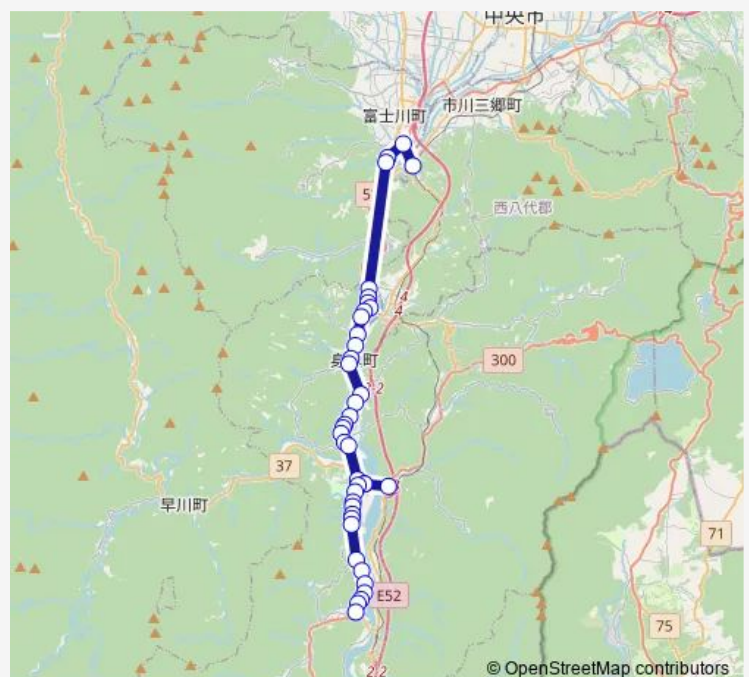

Thursday 17:10-18:40

Friday 17:10-18:40

Saturday 17:10-18:40

Sunday 17:10-18:40

Route info

Direction: 鰺沢口駅 (身延町)

Stops: 40

Trip Duration: 1 hour 1 min