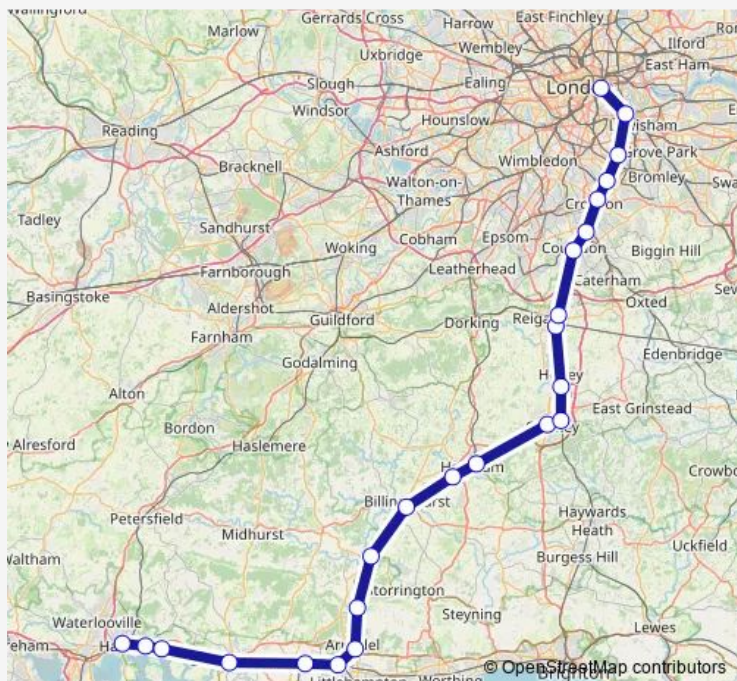

Rail Sn:Hav->Lbg SN train service from HAV to Lbg

[Go to website](#)

Direction

Havant — London Bridge

24 stops

[Open route schedule](#)

- Havant
- Emsworth
- Southbourne
- Chichester
- Barnham
- Ford
- Arundel
- Amberley
- Pulborough
- Billingshurst
- Christs Hospital
- Horsham
- Crawley
- Three Bridges
- Gatwick Airport
- Earlswood (Surrey)
- Redhill
- Coulsdon South
- Purley
- East Croydon
- Norwood Junction

Route schedule

Havant — London Bridge

Monday	05:19
Tuesday	—
Wednesday	—
Thursday	—
Friday	—
Saturday	05:50-21:32
Sunday	07:11

Route info

Direction: Havant

Stops: 24

Trip Duration: 2 hour 9 min

■ Sn:Hav->Lbg — SN train service from HAV to Lbg

Sydenham

New Cross Gate

London Bridge

Direction

Havant — London Bridge

23 stops

[Open route schedule](#)

Havant

Monday	—
Tuesday	—
Wednesday	—
Thursday	—
Friday	—
Saturday	05:04
Sunday	—

Route info

Direction: Havant

Stops: 23

Trip Duration: 1 hour 56 min

Sn:Hav->Lbg Rail time schedules and route maps are available in an offline PDF at busmaps.com. Use the busmaps.com website to see live bus times, train schedule or subway schedule, and step-by-step directions for all public transit in London