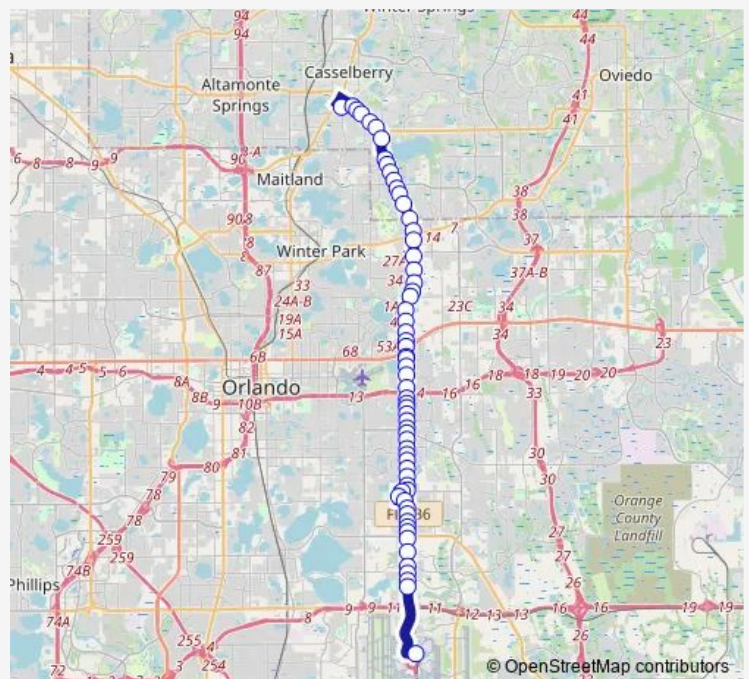

S Semoran Blvd AND Banchory Rd

S Semoran Blvd AND Summer Wind Dr

S Semoran Blvd AND Golfside Villas

Route schedule

Fernwood Blvd AND Oxford Rd — Jeff Fuqua Blvd S AND Quick Turnaround Rd

Monday 04:00-22:45

Tuesday 04:00-22:45

Wednesday 04:00-22:45

Thursday 04:00-22:45

Friday 04:00-22:45

Saturday 04:00-22:40

Sunday 04:50-22:05

Route info

Direction: Fernwood Blvd AND Oxford Rd

Stops: 62

Trip Duration: 0 hour 56 min

436S — S S.R. 436/Fernwood/Oia

S Semoran Blvd AND Hanging Moss Rd

N Semoran Blvd AND Century 21 Blvd

N Semoran Blvd AND Cornelia Ave

N Semoran Blvd AND OLD Cheney Hwy

N Semoran Blvd AND OLD Cheney Hwy