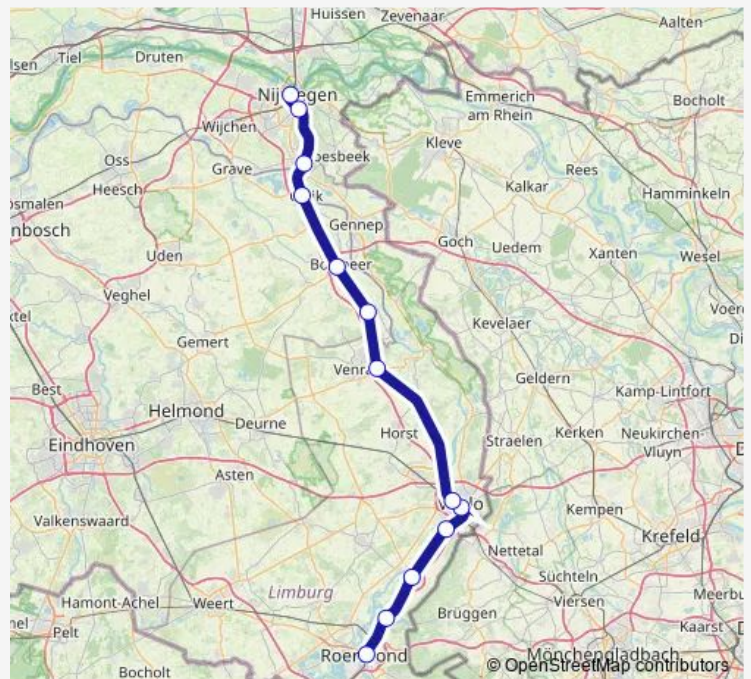

Regional Rail Service RS11

[Go to website](#)

Direction
 Nijmegen, Bf — Roermond, Bf

13 stops

[Open route schedule](#)

- Nijmegen, Bf
- Nijmegen, Heyendaal Bf
- Mook en Middelaar, Mook Molenhoek Bf
- Cuijk, Bf
- Boxmeer, Bf
- Boxmeer, Vierlingsbeek Bf
- Venray, Bf
- Venlo, Blerick Bf
- Venlo, Bf
- Venlo, Tegelen Bf
- Beesel, Reuver Bf
- Roermond, Swalmen Bf
- Roermond, Bf

Route schedule
 Nijmegen, Bf — Roermond, Bf

Monday	05:33-00:08 ⁺¹
Tuesday	05:33-00:08 ⁺¹
Wednesday	05:33-00:08 ⁺¹
Thursday	05:33-00:08 ⁺¹
Friday	05:33-00:08 ⁺¹
Saturday	06:33-00:08 ⁺¹
Sunday	07:33-00:08 ⁺¹

Route info

Direction: Nijmegen, Bf

Stops: 13

Trip Duration: 1 hour 17 min

Direction

Roermond, Bf — Nijmegen, Bf

13 stops

[Open route schedule](#)

Route info

Direction: Roermond, Bf

Stops: 13

Trip Duration: 1 hour 19 min

RS11 Regional Rail Service time schedules and route maps are available in an offline PDF at busmaps.com. Use the busmaps.com website to see live bus times, train schedule or subway schedule, and step-by-step directions for all public transit in Venlo