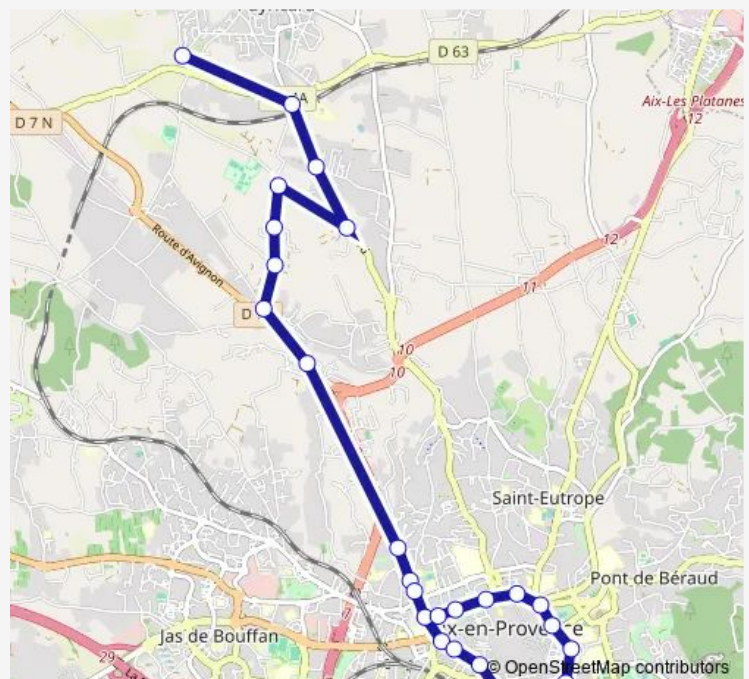

## Bus 8303-1 Scolaire Puyricard Circuit P01/8303-1

[Go to website](#)

### Direction

Guienne — Silvacane

25 stops

[Open route schedule](#)

Guienne

Etoile

Fusains

Cruyes

### Route schedule

Guienne — Silvacane

Monday 07:10

Tuesday 07:10

Wednesday 07:10

Thursday 07:10

Friday 07:10

Saturday —

### Route info

Direction: Guienne

Stops: 25

Trip Duration: 0 hour 40 min

8303-1 — Scolaire Puyricard Circuit P01/8303-1

Briand

Bourse

Vendôme