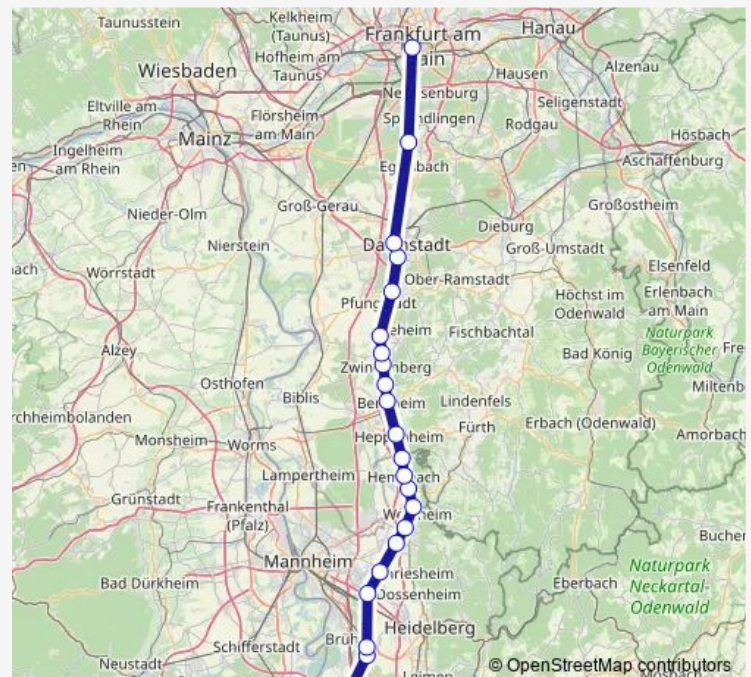

Friday 08:06-10:06

Saturday 08:06-10:06

Sunday 08:06-10:06

Route info

Direction: Frankfurt (Main) Hauptbahnhof

Stops: 20

Trip Duration: 1 hour 38 min

■ RB67

BusMaps

Direction

Frankfurt (Main) Hauptbahnhof — Mannheim, Hauptbahnhof

22 stops

[Open route schedule](#)

Frankfurt (Main) Hauptbahnhof

Langen (Hessen) Bahnhof

Darmstadt Hauptbahnhof