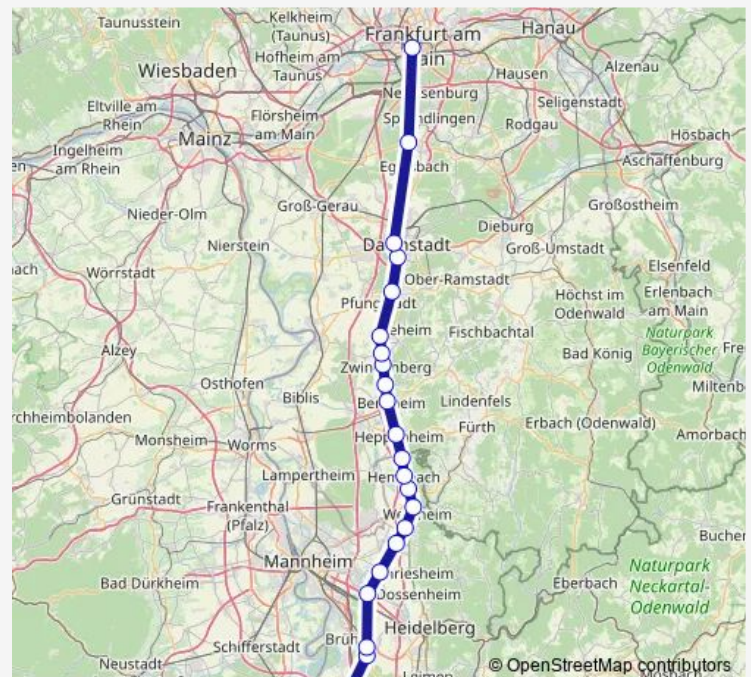

Friday 19:06

Saturday —

Sunday —

Route info

Direction: Frankfurt(Main)Hbf

Stops: 20

Trip Duration: 1 hour 35 min

■ RB67

Direction

Frankfurt(Main)Hbf — Schwetzingen

20 stops

[Open route schedule](#)

Frankfurt(Main)Hbf

Langen(Hess)

Darmstadt Hbf

Darmstadt Süd