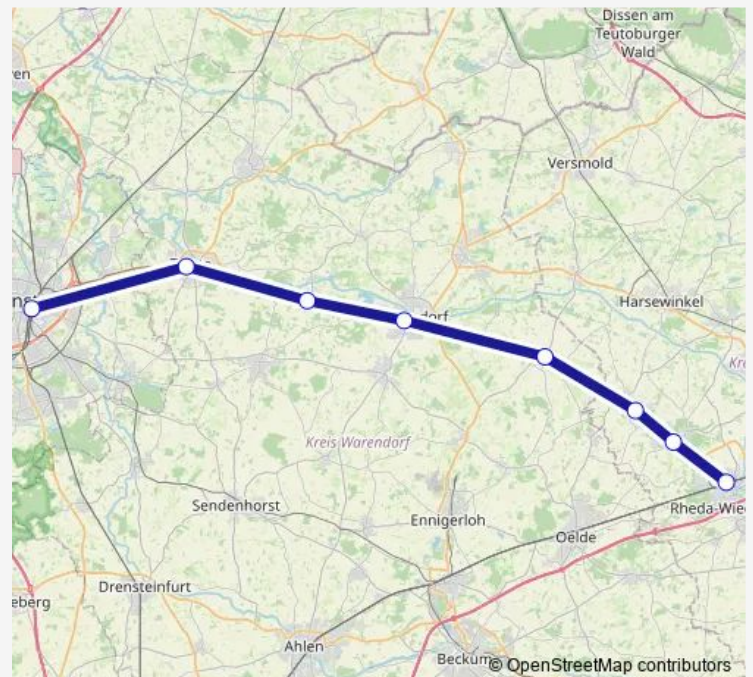

Rail Rb67

[Go to website](#)

Direction

Beelen — Münster(Westf)Hbf

5 stops

[Open route schedule](#)

Beelen

Warendorf

Thursday 06:31

Friday 06:31-00:05⁺¹

Saturday 24:05⁺¹

Sunday —

Route info

Direction: Beelen

Stops: 5

Trip Duration: 0 hour 40 min

■ Rb67

Direction

Beelen — Münster(Westf)Hbf

5 stops

[Open route schedule](#)

Beelen

Warendorf

Warendorf-Einen-Müssingen

Thursday 05:10-21:40

Friday 05:10-22:40

Saturday 05:22-22:40

Sunday 07:40-21:40

Route info

Direction: Rheda-Wiedenbrück

Stops: 8

Trip Duration: 1 hour 5 min