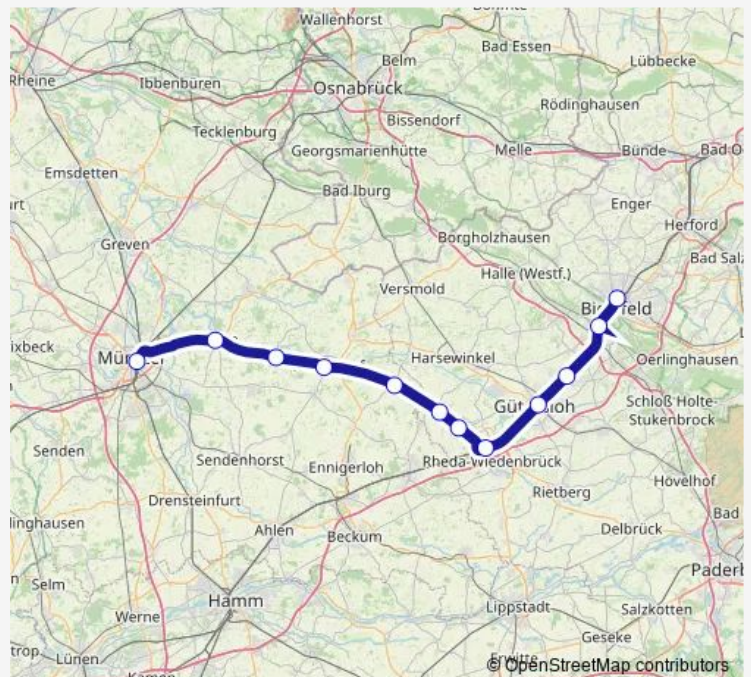

Telgte

Münster(Westf) Hbf

Route schedule

Bielefeld Hbf — Münster(Westf) Hbf

Monday 05:10-21:10

Tuesday 05:10-21:10

Wednesday 05:10-21:10

Thursday 05:10-21:10

Friday 05:10-00:05⁺¹

Saturday 05:22-00:05⁺¹

Sunday 07:40-21:10

Route info

Direction: Bielefeld Hbf

Stops: 12

Trip Duration: 1 hour 35 min

Rb67

BusMaps

Direction

Münster(Westf) Hbf — Bielefeld Hbf

12 stops

[Open route schedule](#)

Münster(Westf) Hbf

Telgte

Warendorf-Einen-Müssingen

Warendorf

Beelen

Clarholz

Herzebrock

Rheda-Wiedenbrück

Gütersloh Hbf

Isselhorst-Avenwedde

Brackwede