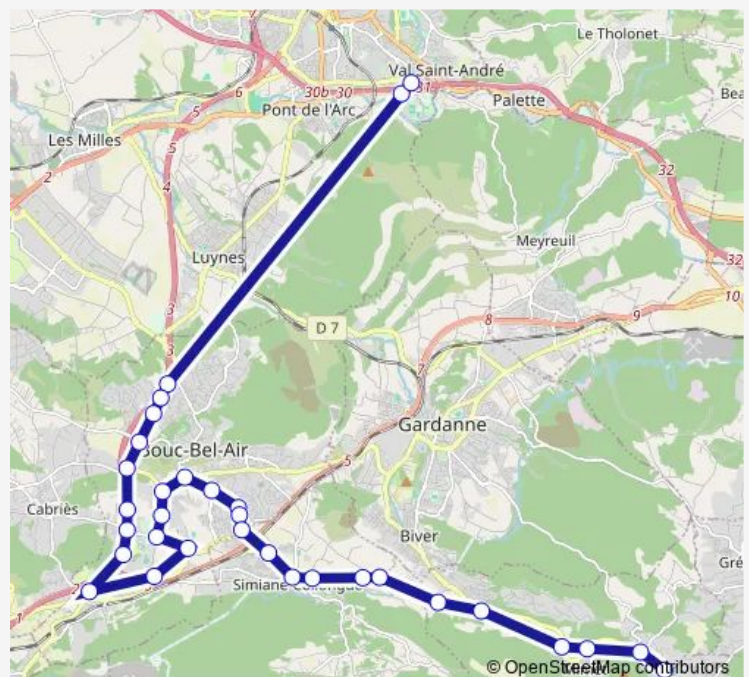

Infirmieries

Route schedule

Les Rampauds — Silvacane

Monday 06:50

Tuesday 06:50

Wednesday 06:50

Thursday 06:50

Friday 06:50

Saturday —

Sunday —

Route info

Direction: Les Rampauds

Stops: 27

Trip Duration: 0 hour 52 min

1400 — BBA- Simiane- Cabriès -Mimet- Aix

Roi René

Saint Jean

Quai Saint Louis N°2

Briand

Bourse

Silvacane

Direction

Roi René — Montée des Pins

41 stops