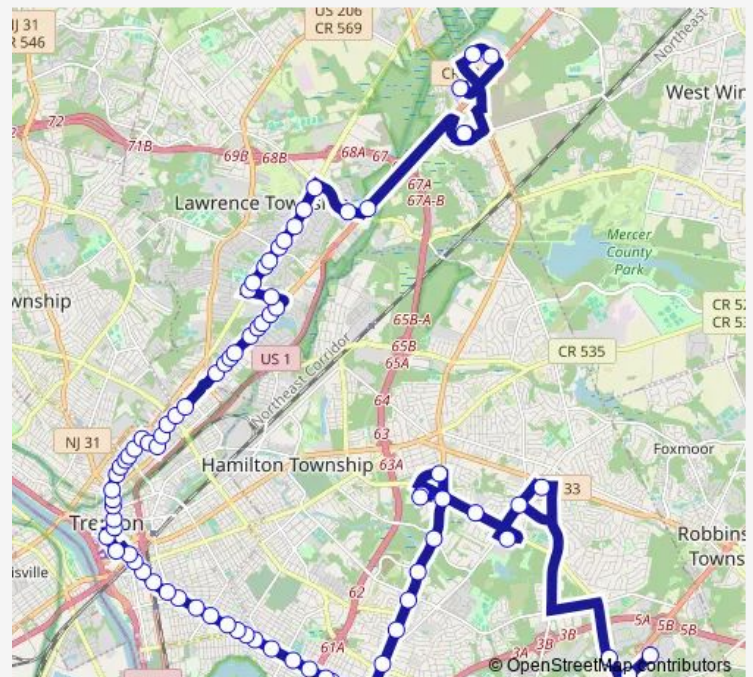

RT-1 ALT AT Hope St

RT-1 ALT AT Maplewood Ave

Route schedule

Mercer Mall — Marketplace Blvd AT Lowes BUS Stop

Monday 05:56-17:06

Tuesday 05:56-17:06

Wednesday 05:56-17:06

Thursday 05:56-17:06

Friday 05:56-17:06

Saturday 06:30-18:00

Sunday 06:40-17:56

Route info

Direction: Mercer Mall

Stops: 86

Trip Duration: 1 hour 31 min

US-206 (Brunswick AVE) AT Brunswick Circle

US-206 (Brunswick AVE) AT Lanning Ave

US-206 (Brunswick AVE) AT Mulberry St

US-206 (Brunswick AVE) AT Myrtle St

Brunswick AVE AT N Olden Ave

Brunswick AVE AT Heil Ave

Brunswick AVE AT Miller St

Brunswick AVE AT E. Paul Ave

Paul AVE AT Dexter St

MLK JR BLVD AT KIRKBRIDE AVE

MLK JR Blvd AT Wiley Ave

MLK JR BLVD AT BEAKES ST

MLK JR Blvd AT Southard St

MLK JR Blvd AT E Ingham Ave

MLK JR Blvd AT Wayne Ave

MLK JR BLVD AT FOUNTAIN AVE