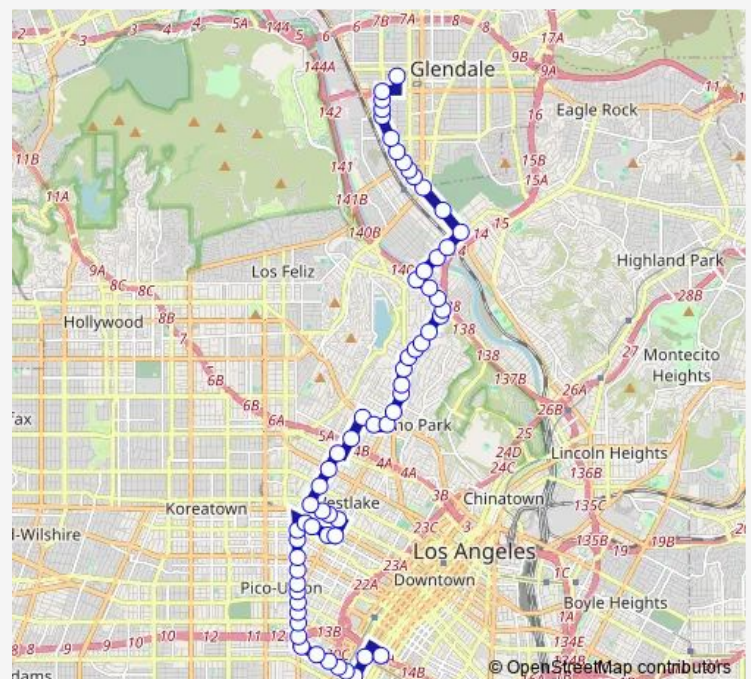

### Route schedule

Columbus / Hawthorne — Terminal 28 - East Lot

Monday 05:11-22:19

Tuesday 05:11-22:19

Wednesday 05:11-22:19

Thursday 05:11-22:19

Friday 05:11-22:19

Saturday 05:09-22:18

### Route info

Direction: Columbus / Hawthorne

Stops: 67

Trip Duration: 1 hour 1 min

603 — Metro Local Line

Riverside / Fletcher

Riverside / Gilroy

Riverside / Allesandro

Grand / Washington

18th / Olive

Terminal 28 - East Lot

**Direction**

Terminal 28 - East Lot — Columbus / Hawthorne

62 stops

[Open route schedule](#)

Terminal 28 - East Lot

## Route info

Direction: Terminal 28 - East Lot

Stops: 62

Trip Duration: 1 hour 20 min

6th / Rampart

Rampart / 3rd

Rampart / Beverly

Temple / Rampart