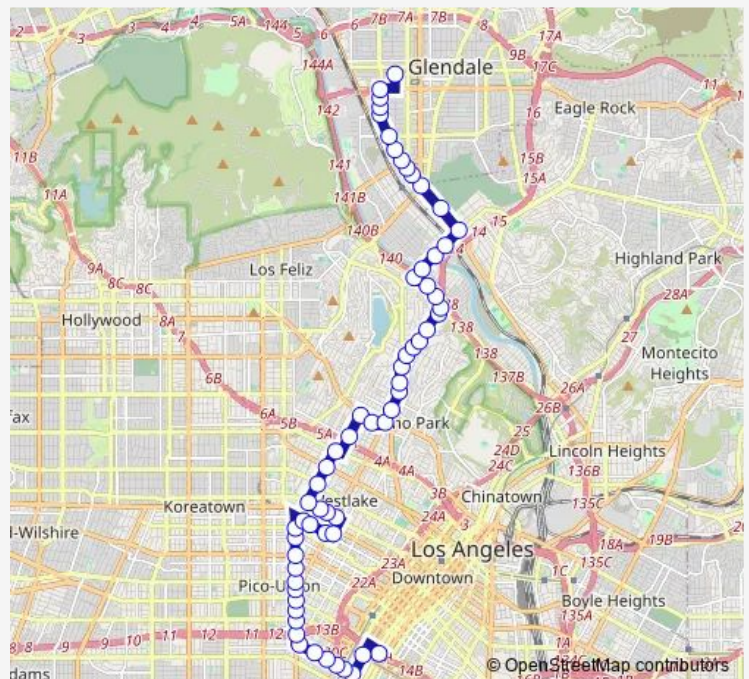

Central / Broadway

Central / Americana

Colorado / Columbus

Pacific / Colorado

Pacific / Vine

Pacific / Riverdale

Pacific / San Fernando

San Fernando / Chevy Chase

Fletcher / La Clede

Fletcher / Larga

Fletcher / Crystal

Route schedule

Columbus / Hawthorne — Terminal 28 - East Lot

Monday 05:11-22:19

Tuesday 05:11-22:19

Wednesday 05:11-22:19

Thursday 05:11-22:19

Friday 05:11-22:19

Saturday 05:09-22:18

Sunday 05:30-22:18

Route info

Direction: Columbus / Hawthorne

Stops: 67

Trip Duration: 1 hour 18 min

603 — Metro Local Line

BusMaps

Riverside / Fletcher

Riverside / Gilroy

Riverside / Allesandro

Allesandro / Rosebud

Allesandro / Whitmore

Allesandro / Oak Glen