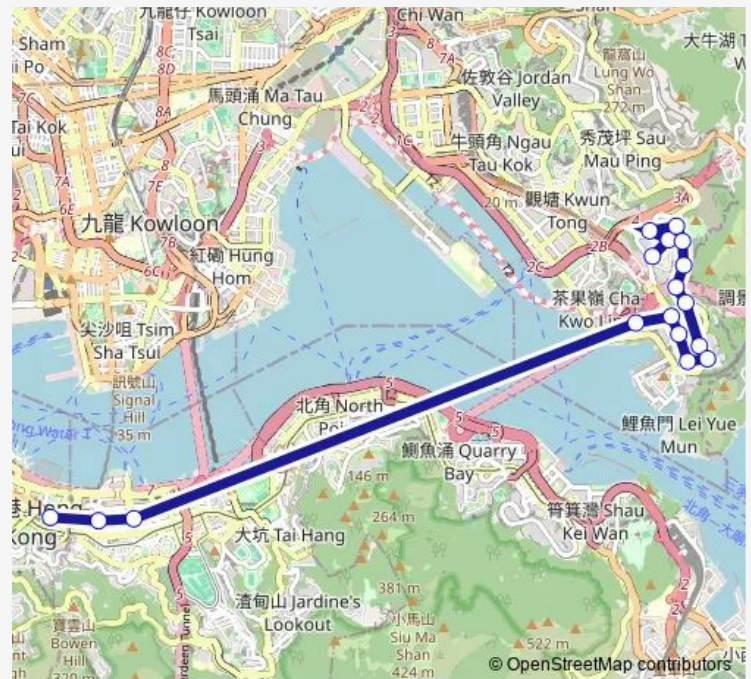

[Ctb] OLD WAN Chai Police Station, Gloucester Road[[Kmb+Ctb] OLD WAN Chai Police Station/
Old WAN Chai Police Station, Gloucester Road[[Kmb] OLD WAN Chai Police Station

Route schedule

[Kmb] Ping Tin — [Ctb] Admiralty Centre, Harcourt Road[[Kmb+Ctb] Admiralty Centre/
Admiralty Centre, Harcourt Road[[Kmb] Admiralty Centre

Monday	07:56
Tuesday	07:56
Wednesday	07:56
Thursday	07:56
Friday	07:56
Saturday	—
Sunday	—

Route info

Direction: [Kmb] Ping Tin

Stops: 17

Trip Duration: 0 hour 35 min

603 — Ping TIN - Admiralty (Admiralty Centre)

[Ctb] Fenwick Street, Gloucester Road[[Kmb+Ctb] Fenwick Street/
Fenwick Street, Gloucester Road[[Kmb] Fenwick Street

[Ctb] Admiralty Centre, Harcourt Road[[Kmb+Ctb] Admiralty Centre/
Admiralty Centre, Harcourt Road[[Kmb] Admiralty Centre