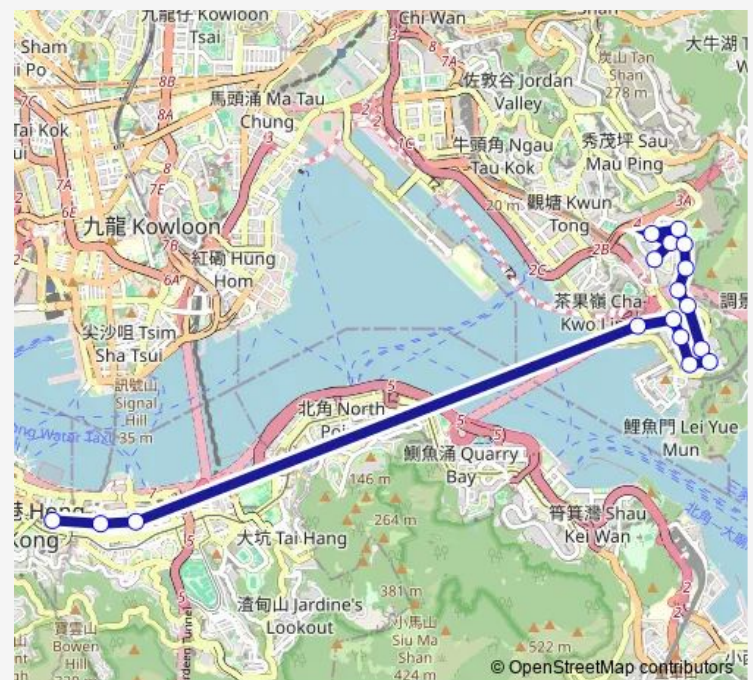

[Ctb] OLD WAN Chai Police Station, Gloucester Road[[Kmb+Ctb] OLD WAN Chai Police Station/
Old WAN Chai Police Station, Gloucester Road[[Kmb] OLD WAN Chai Police Station

Route schedule

[Kmb] Ping Tin — [Ctb] Admiralty - Admiralty Centre, Harcourt Road[[Kmb+Ctb] Admiralty Centre/
Admiralty - Admiralty Centre, Harcourt Road[[Kmb] Admiralty Centre

Monday 07:42-07:54

Tuesday 07:42-07:54

Wednesday 07:42-07:54

Thursday 07:42-07:54

Friday 07:42-07:54

Saturday —

Sunday —

Route info

Direction: [Kmb] Ping Tin

Stops: 17

Trip Duration: 0 hour 34 min

603 — Ping TIN - Admiralty (Admiralty Centre)

[Ctb] Fenwick Street, Gloucester Road[[Kmb+Ctb] Fenwick Street/
Fenwick Street, Gloucester Road[[Kmb] Fenwick Street