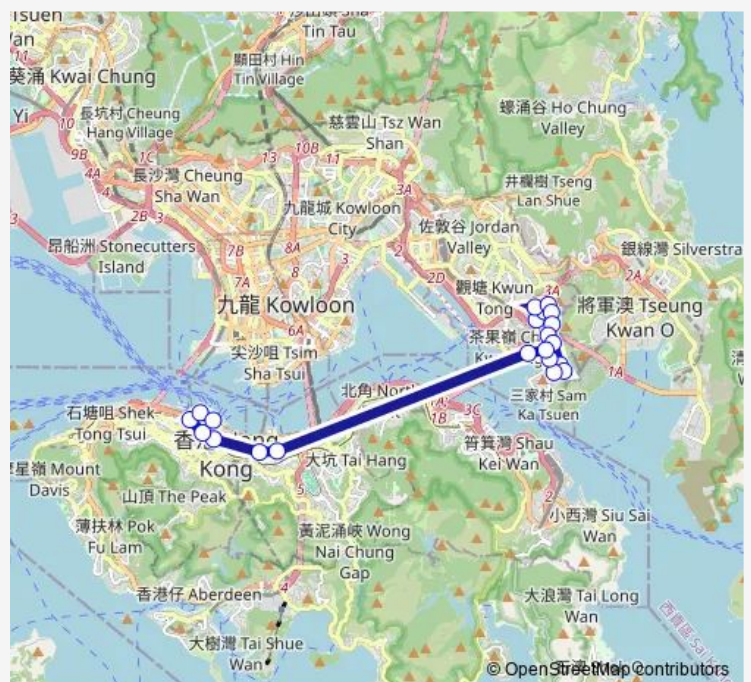

Route schedule

[Ctb] Central Ferry Piers[[Kmb+Ctb] Central (Central Ferry Piers)/
Central Ferry Piers[[Kmb] Central (Central Ferry Piers) — [Kmb] Ping Tin

Monday	07:35-23:10
Tuesday	07:35-23:10
Wednesday	07:35-23:10
Thursday	07:35-23:10
Friday	07:35-23:10
Saturday	07:35-23:10
Sunday	07:10-23:15

Route info

Direction: [Ctb] Central Ferry Piers[[Kmb+Ctb] Central (Central Ferry Piers)/
Central Ferry Piers[[Kmb] Central (Central Ferry Piers)

Stops: 28

Trip Duration: 0 hour 42 min

603 — Ping TIN - Central Ferry Piers