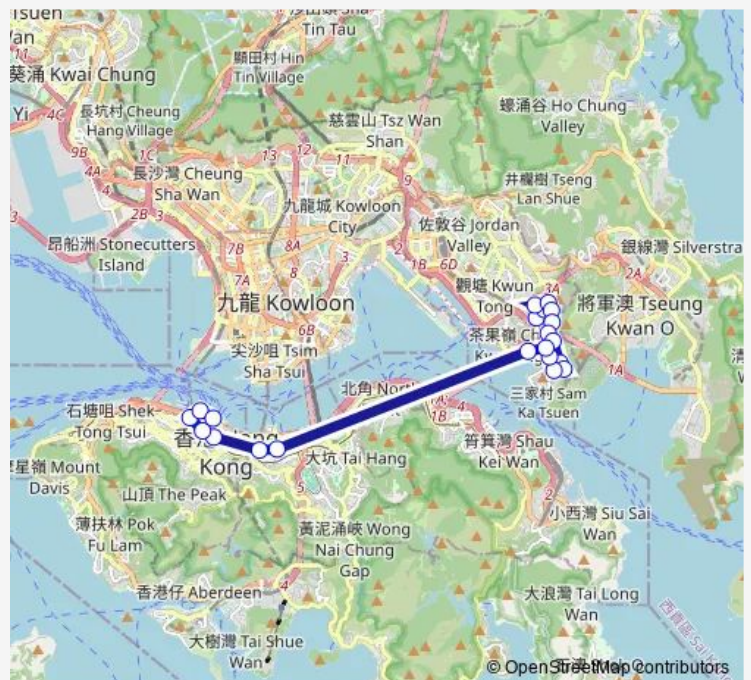

**Route schedule**

[Ctb] Central Ferry Piers[[Kmb+Ctb] Central (Central Ferry Piers)/<Br>Central Ferry Piers[[Kmb] Central (Central Ferry Piers) — [Kmb] Ping Tin

Monday	07:35-23:10
Tuesday	07:35-23:10
Wednesday	07:35-23:10
Thursday	07:35-23:10
Friday	07:35-23:10
Saturday	07:35-23:10
Sunday	07:10-23:15

**Route info**

Direction: [Ctb] Central Ferry Piers[[Kmb+Ctb] Central (Central Ferry Piers)/<Br>Central Ferry Piers[[Kmb] Central (Central Ferry Piers)

Stops: 28

Trip Duration: 0 hour 43 min

[Ctb] WAN Chai Fire Station, Hennessy Road[[Kmb+Ctb] WAN Chai Fire Station/<Br>Wan Chai Fire Station, Hennessy Road[[Kmb] WAN Chai Fire Station